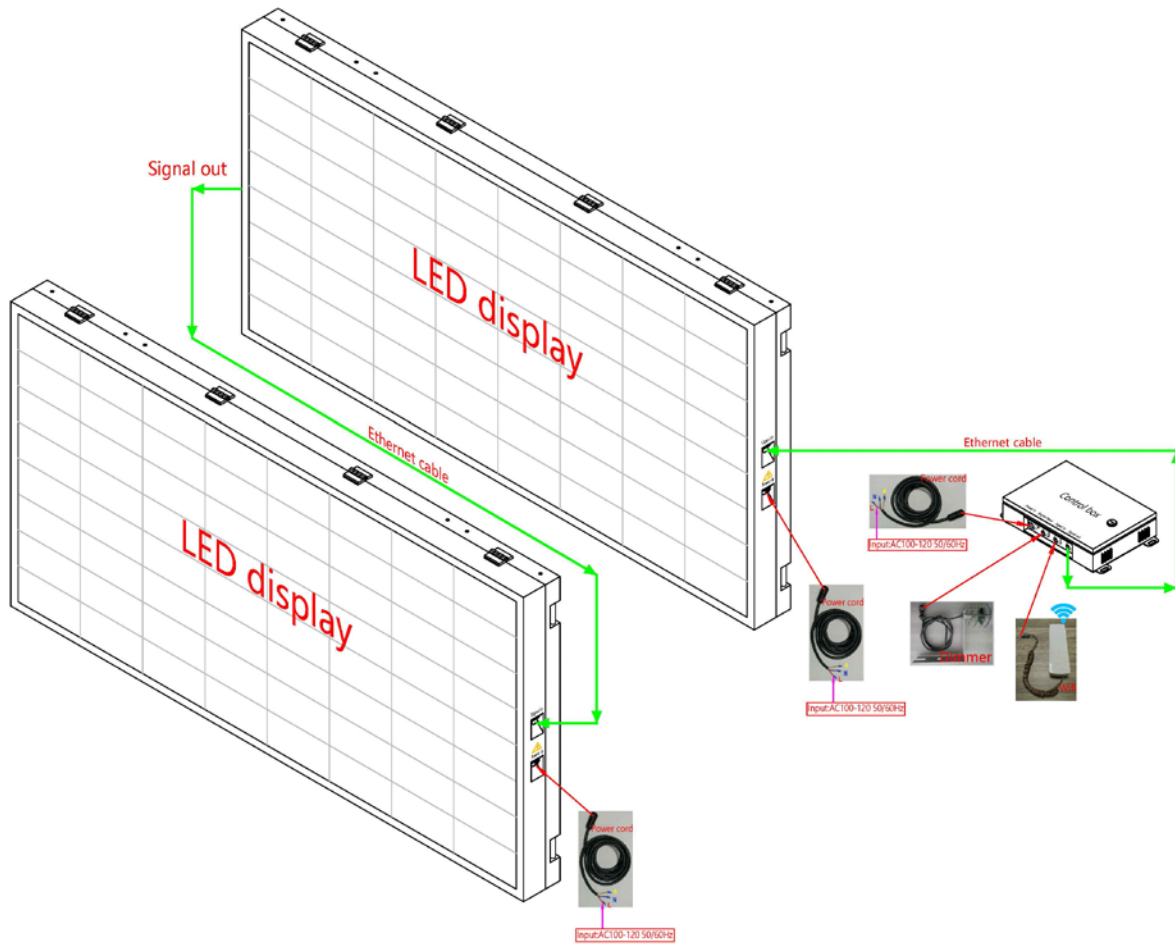

# SIDE VIEW DIMENSIONS

**\*\*Note\*\*** side connection ports are optional.

# BOTTOM | TOP **VIEWS**

Bottom view

Vertical view

\*\*Nut \*\* represents pre-threaded mounting holes in the cabinet.

# BACK VIEWS

Back view

# WIRING DIAGRAM

\*\*\*Second screen optional.

\*\*\*External controller optional