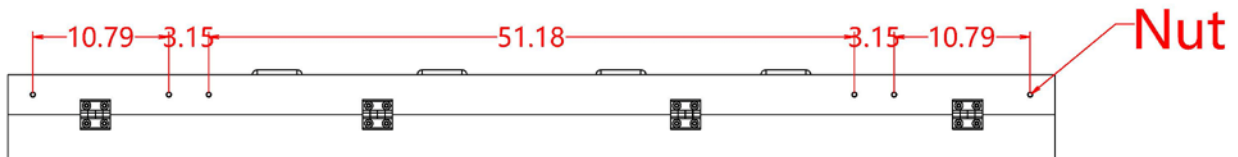

# SIDE VIEW DIMENSIONS

**\*\*Note\*\*** side connection ports are optional.

# BOTTOM | TOP **VIEWS**

Bottom view

Vertical view

\*\*Nut \*\* represents pre-threaded mounting holes in the cabinet.