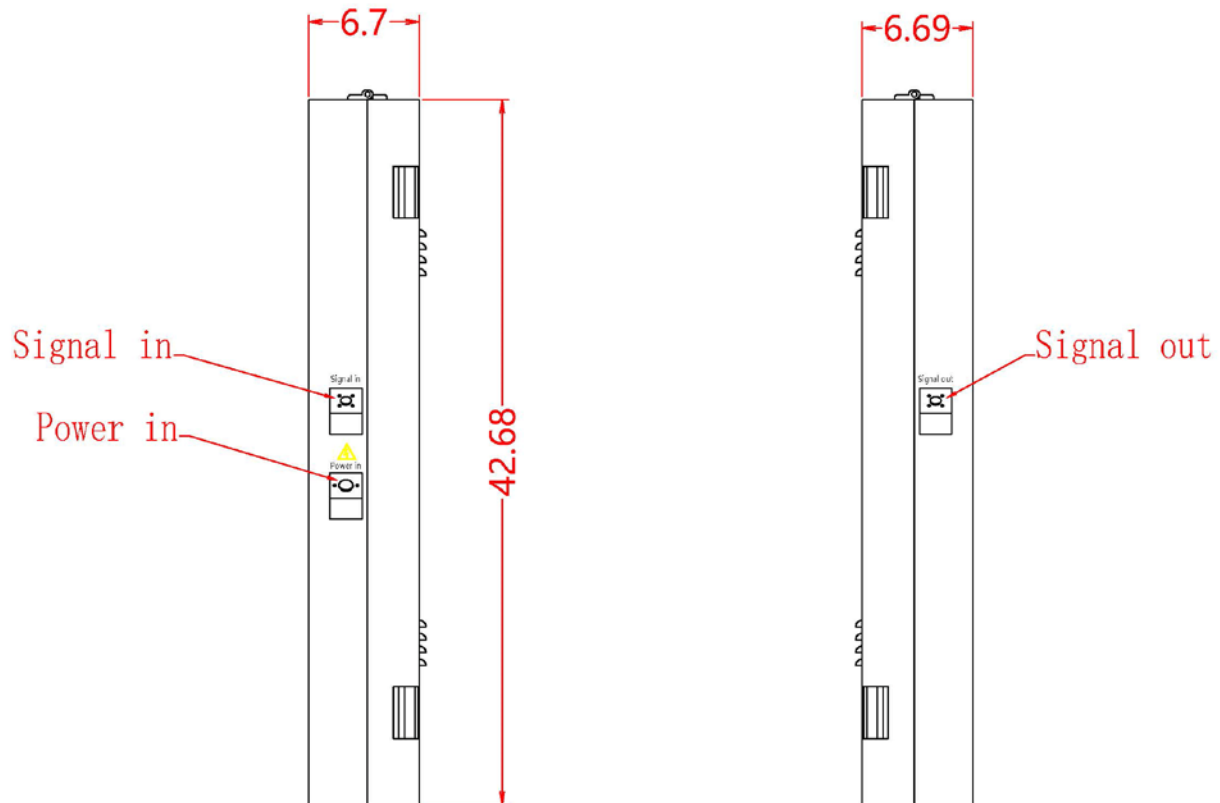

#### DISPLAY DETAILS:

(H) 43" x (W) 83" x (D) 7"

Resolution: 128 X 256 Pixels

Brightness: > 7500 Nits | Control: WIFI, LAN, USB

Installation environment: Outdoors

# SIDE VIEW

# SIDE VIEW DIMENSIONS

**\*\*Note\*\*** side connection ports are optional.