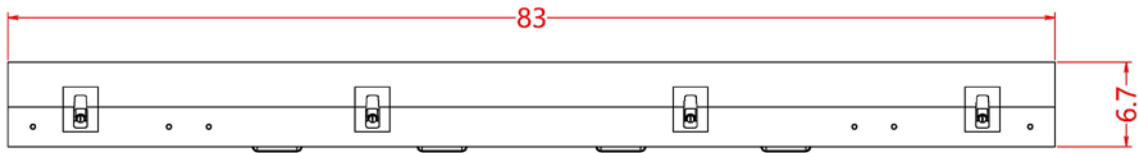

# SIDE VIEW

# SIDE VIEW DIMENSIONS

**\*\*Note\*\*** side connection ports are optional.

# BOTTOM | TOP **VIEWS**

Bottom view

Vertical view

\*\*Nut \*\* represents pre-threaded mounting holes in the cabinet.