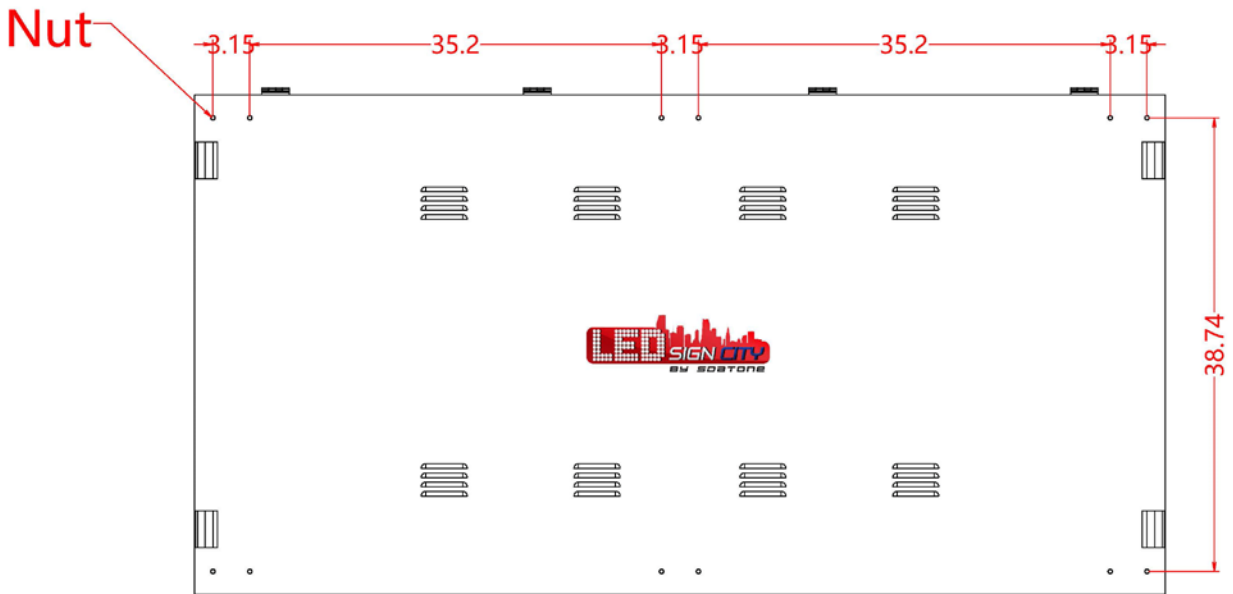

BACK VIEWS

Back view