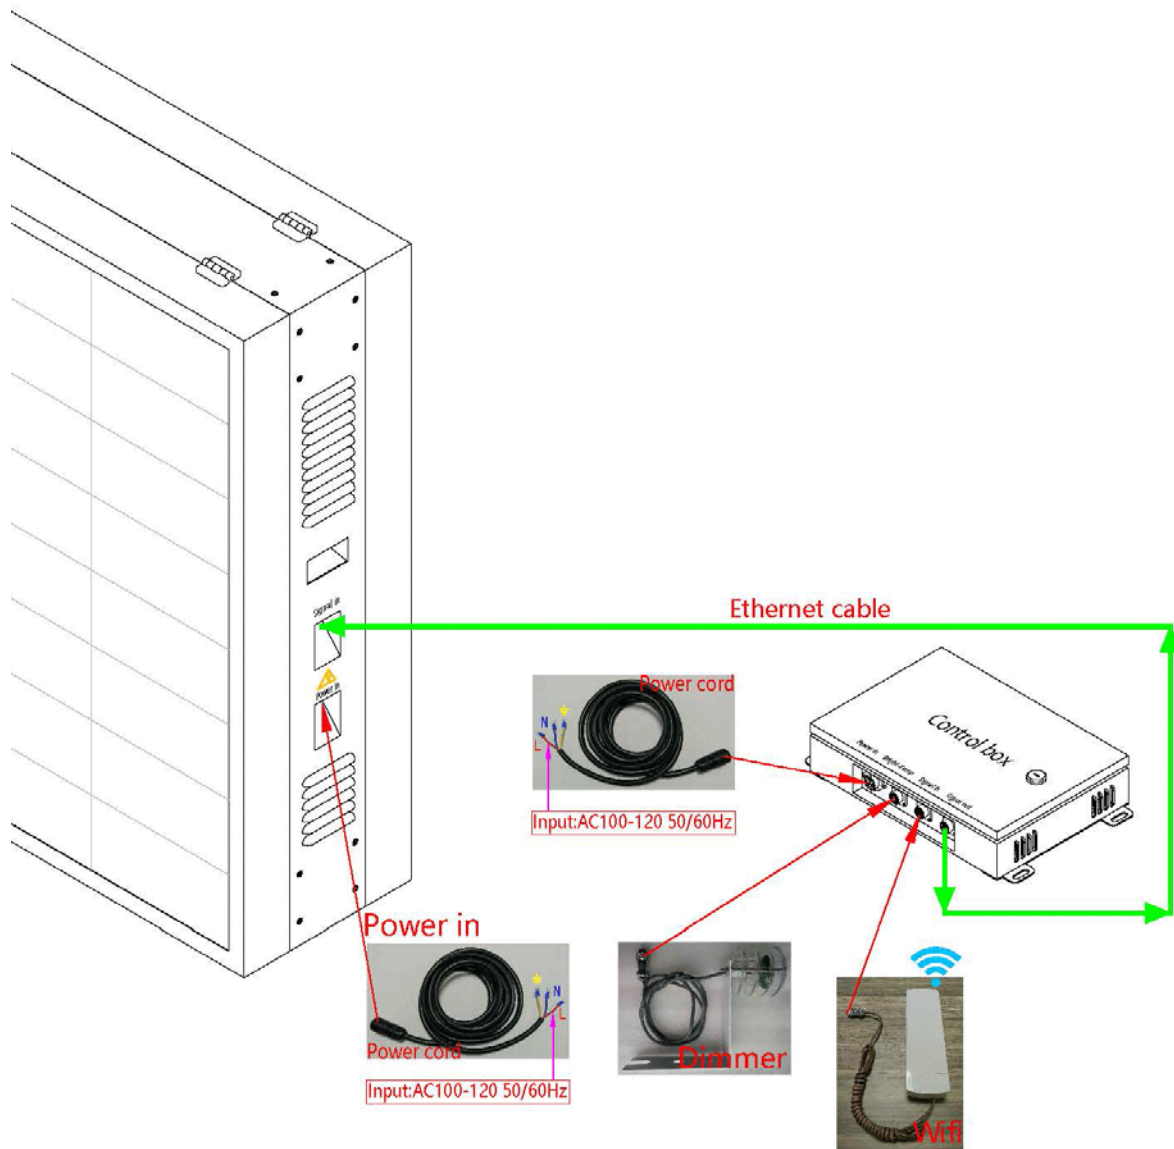

# SIDE VIEW DIMENSIONS

# BOTTOM | TOP VIEWS

\*\*Nut \*\* represents pre-threaded mounting holes in the cabinet.

# WIRING DIAGRAM

\*\*\*Diagram includes optional external control box.