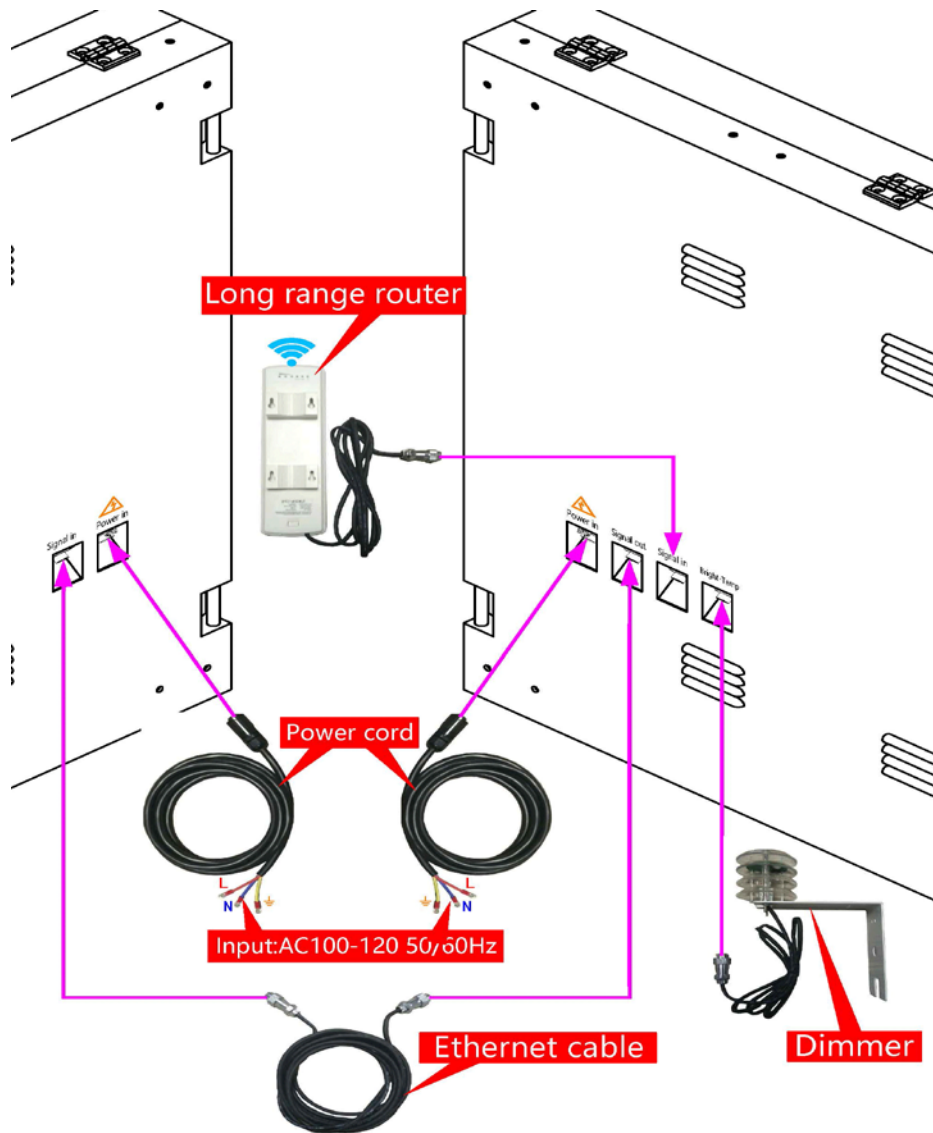

# SIDE VIEW DIMENSIONS

# BOTTOM | TOP VIEWS

\*\*Nut \*\* represents pre-threaded mounting holes in the cabinet.

# WIRING DIAGRAM

\*\*\*Diagram includes optional external control box.

\*\*\*Second screen optional.