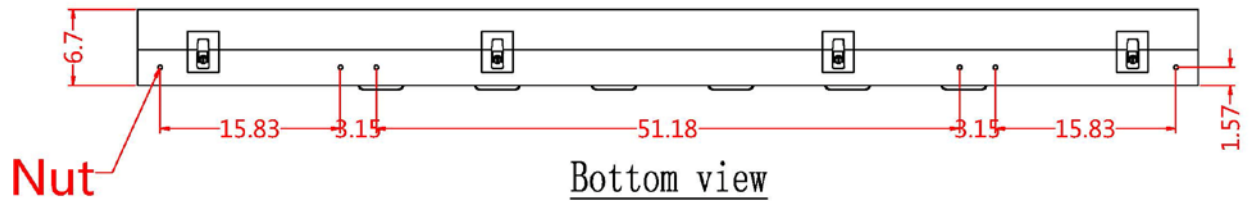

BOTTOM | TOP VIEWS

**Nut ** represents pre-threaded mounting holes in the cabinet.