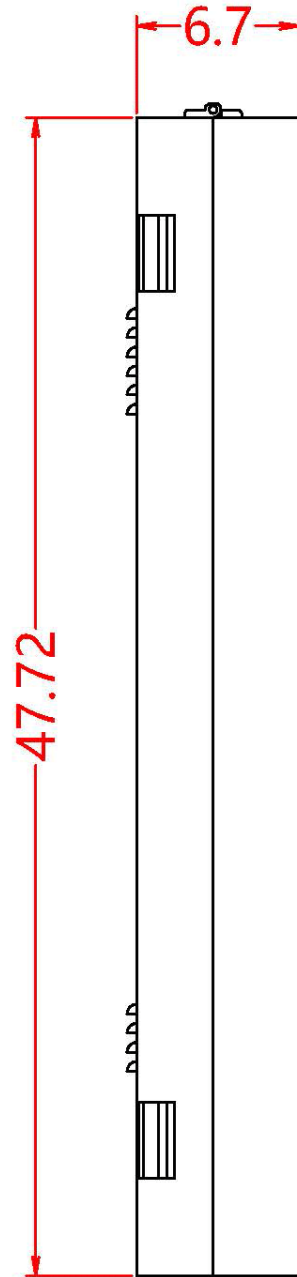

#### DISPLAY DETAILS:

(H) 48" x (W) 93" x (D) 7"

Resolution: 144 X 288 Pixels

Brightness: > 7500 Nits | Control: WIFI, LAN, USB

Installation environment: Outdoors

# FRONT VIEW

# SIDE **VIEW**

# SIDE VIEW DIMENSIONS