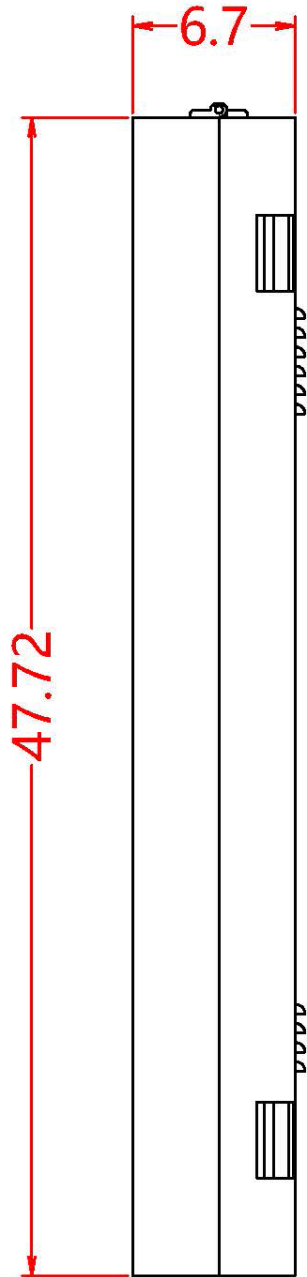

#### DISPLAY DETAILS:

(H) 48" x (W) 93" x (D) 7"

Resolution: 144 X 288 Pixels

Brightness: > 7500 Nits | Control: WIFI, LAN, USB

Installation environment: Outdoors

# FRONT VIEW

# SIDE **VIEW**

# SIDE VIEW DIMENSIONS