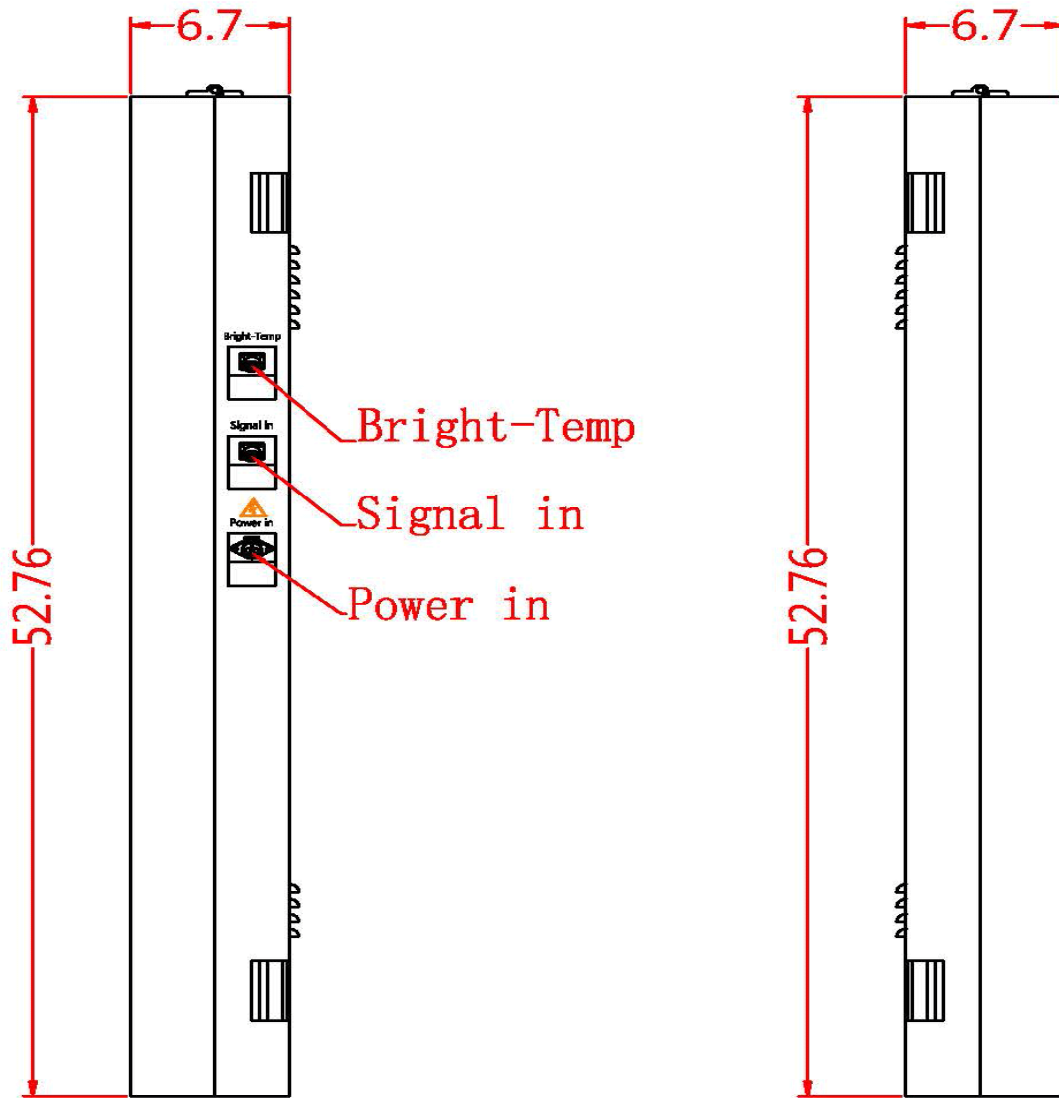

#### DISPLAY DETAILS:

(H) 52" x (W) 93" x (D) 7"

Resolution: 160 X 288 Pixels

Brightness: > 7500 Nits | Control: WIFI, LAN, USB

Installation environment: Outdoors

# SIDE VIEW

# SIDE VIEW DIMENSIONS

side connection ports are optional.