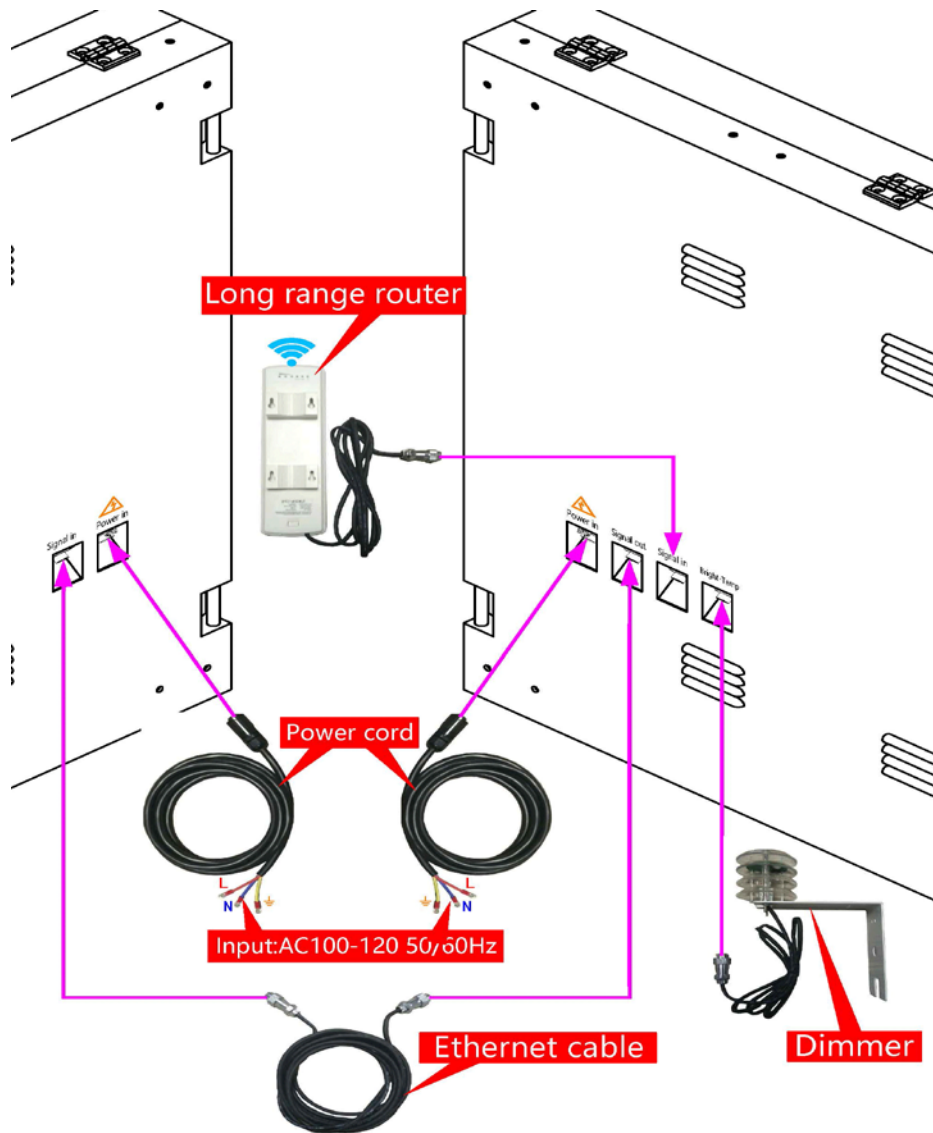

# SIDE VIEW DIMENSIONS

side connection ports are optional.

# BOTTOM | TOP VIEWS

\*\*Nut \*\* represents pre-threaded mounting holes in the cabinet.

# WIRING DIAGRAM

\*\*\*Diagram includes optional external control box.

\*\*\*Second screen optional.