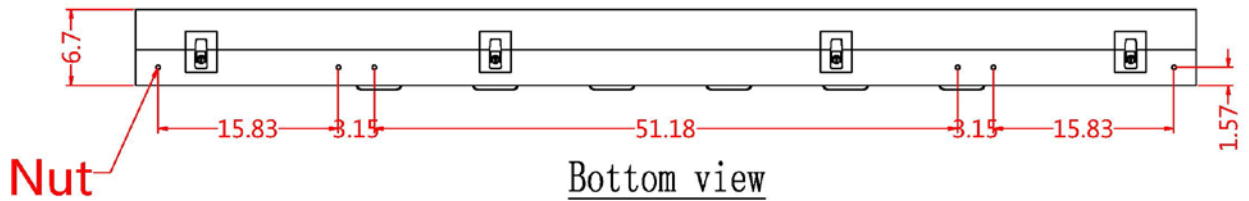

BOTTOM | TOP VIEWS

**Nut ** represents pre-threaded mounting holes in the cabinet.