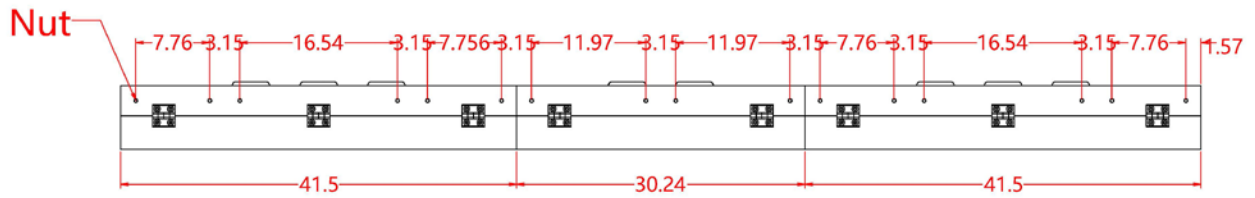

LSCP863113

LED DISPLAY

DISPLAY DETAILS:

(H) 63" x (W) 113" x (D) 7"

Resolution: 192 X 352 Pixels

Brightness: > 7500 Nits | Control: WIFI, LAN, USB

Installation environment: Outdoors

MAX POWER

4.8 Kilowatts

AVERAGE POWER

1.4 Kilowatts

FRONT VIEW

SIDE VIEW

SIDE VIEW DIMENSIONS

Right view

Left view

side connection ports are optional.

BOTTOM | TOP VIEWS

Bottom view

Vertical view

**Nut ** represents pre-threaded mounting holes in the cabinet.

BACK VIEWS

WIRING DIAGRAM

***Second screen optional.