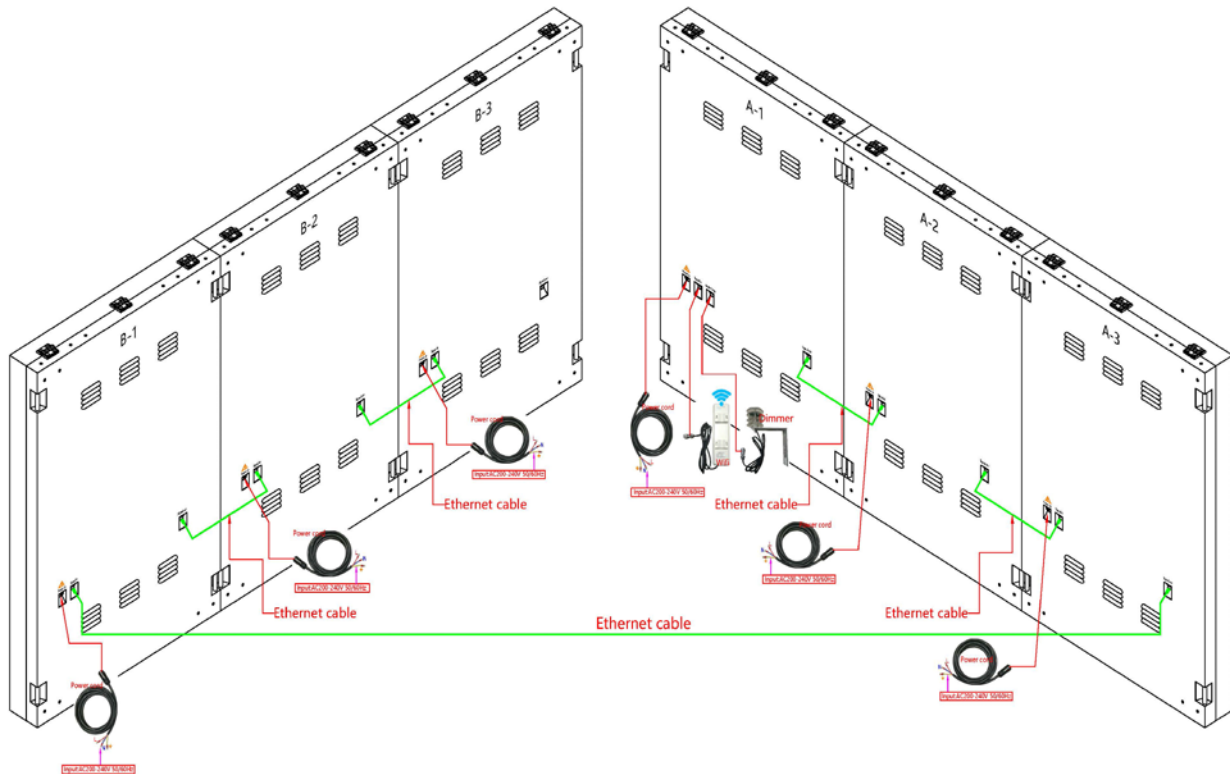

4.8 Kilowatts

AVERAGE POWER

1.4 Kilowatts

FRONT VIEW

SIDE VIEW

SIDE VIEW DIMENSIONS

Right view

Left view

side connection ports are optional.

BOTTOM | TOP VIEWS

Bottom view

Vertical view

**Nut ** represents pre-threaded mounting holes in the cabinet.

BACK VIEWS

WIRING DIAGRAM

***Second screen optional.

PC CONNECTION

ACCESSORIES

LED Display

Module

Long range router

Long range router

Dimmer

Power cord

Ethernet cable

Power cables

Flat ribbon cables

USB drive

Connecting piece

Screw bolts

LED SIGN CITY

Dynamic billboards and changing message signs.