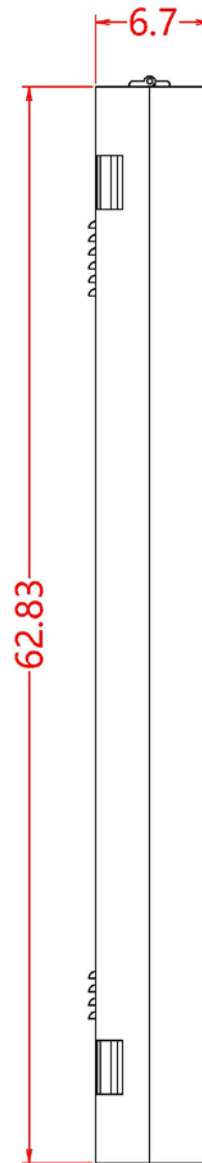

LSCP863113

LED DISPLAY

DISPLAY DETAILS:

(H) 63" x (W) 113" x (D) 7"

Resolution: 192 X 352 Pixels

Brightness: > 7500 Nits | Control: WIFI, LAN, USB

Installation environment: Outdoors

MAX POWER

4.8 Kilowatts

AVERAGE POWER

1.4 Kilowatts

FRONT VIEW

SIDE VIEW

SIDE VIEW DIMENSIONS

Right view

Left view

side connection ports are optional.

BOTTOM | TOP VIEWS

Bottom view

Vertical view

**Nut ** represents pre-threaded mounting holes in the cabinet.

BACK VIEWS

WIRING DIAGRAM

***Second screen optional.