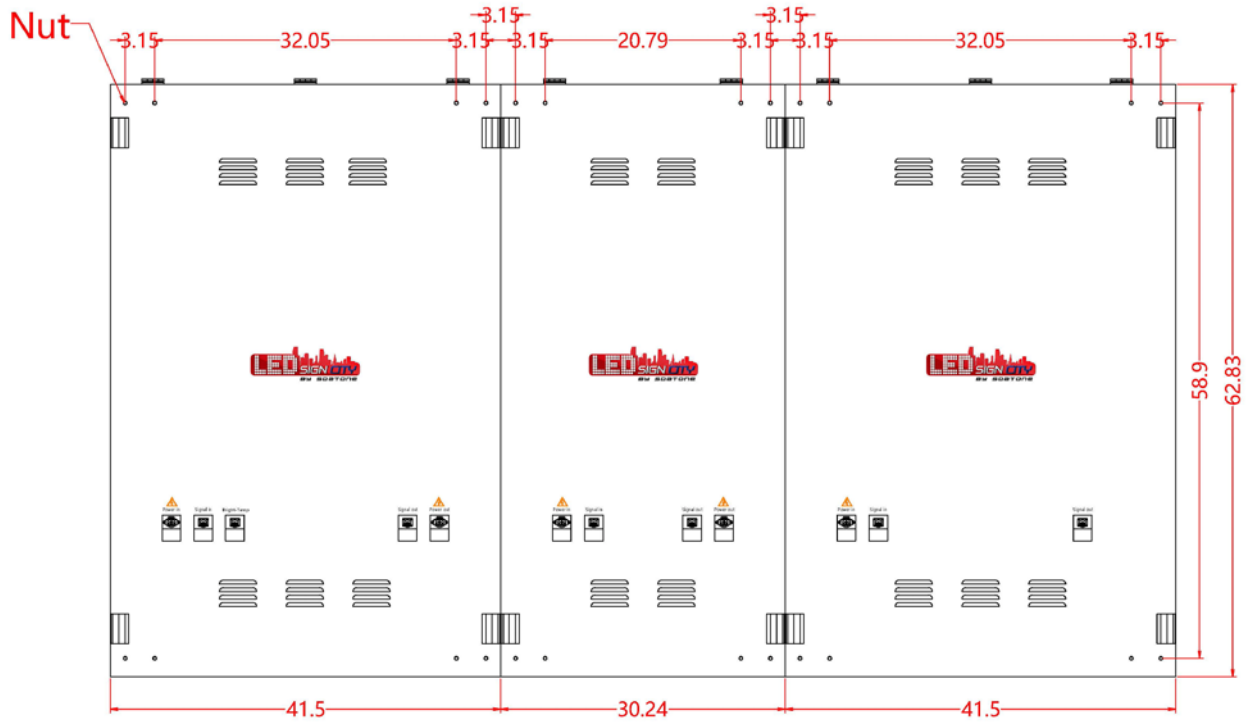

LSCP863113

LED DISPLAY

DISPLAY DETAILS:

(H) 63" x (W) 113" x (D) 7"

Resolution: 192 X 352 Pixels

Brightness: > 7500 Nits | Control: WIFI, LAN, USB

Installation environment: Outdoors

MAX POWER

4.8 Kilowatts

AVERAGE POWER

1.4 Kilowatts

FRONT VIEW

SIDE VIEW

SIDE VIEW DIMENSIONS

Right view

Left view

side connection ports are optional.

BOTTOM | TOP VIEWS

Bottom view

Vertical view

**Nut ** represents pre-threaded mounting holes in the cabinet.

BACK VIEWS

WIRING DIAGRAM

***Second screen optional.