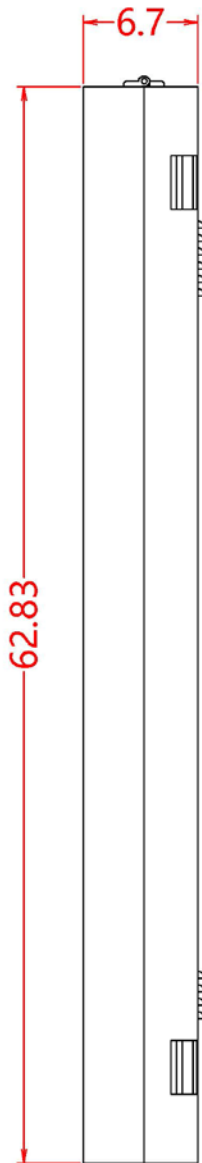

LSCP863113

LED DISPLAY

DISPLAY DETAILS:

(H) 63" x (W) 113" x (D) 7"

Resolution: 192 X 352 Pixels

Brightness: > 7500 Nits | Control: WIFI, LAN, USB

Installation environment: Outdoors

MAX POWER

4.8 Kilowatts

AVERAGE POWER

1.4 Kilowatts

FRONT VIEW

SIDE VIEW

SIDE VIEW DIMENSIONS

Right view

Left view

side connection ports are optional.

BOTTOM | TOP VIEWS

Bottom view

Vertical view

**Nut ** represents pre-threaded mounting holes in the cabinet.

BACK VIEWS

WIRING DIAGRAM

***Second screen optional.