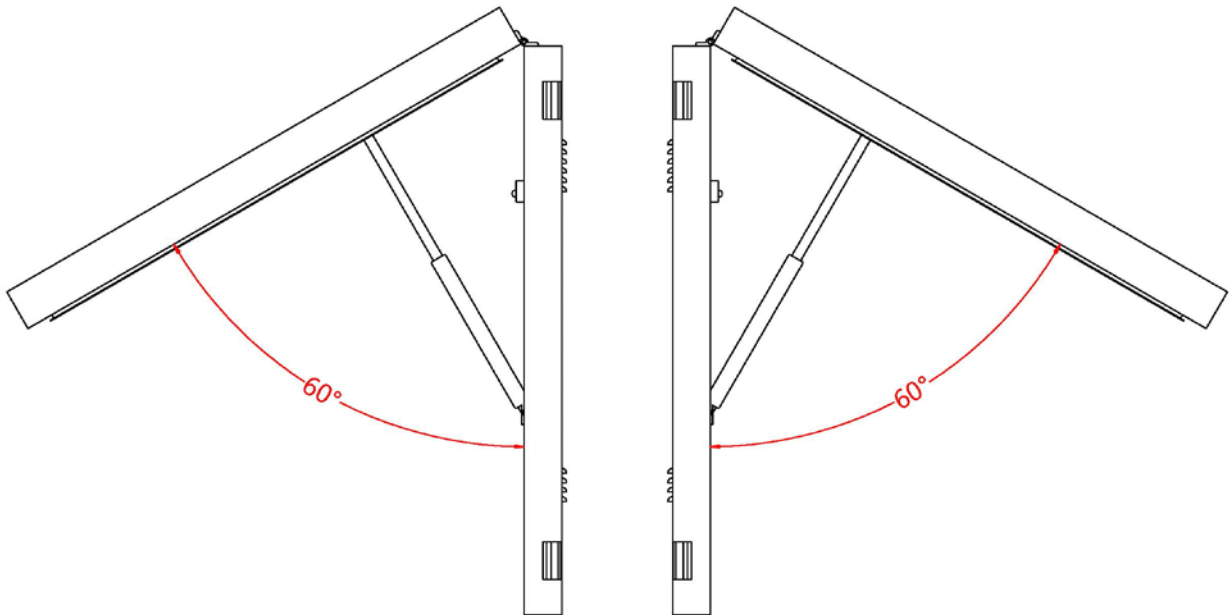

4.8 Kilowatts

AVERAGE POWER

1.4 Kilowatts

FRONT VIEW

SIDE VIEW

SIDE VIEW DIMENSIONS

Right view

Left view

side connection ports are optional.

BOTTOM | TOP VIEWS

Bottom view

Vertical view

**Nut ** represents pre-threaded mounting holes in the cabinet.

BACK VIEWS

WIRING DIAGRAM

***Second screen optional.