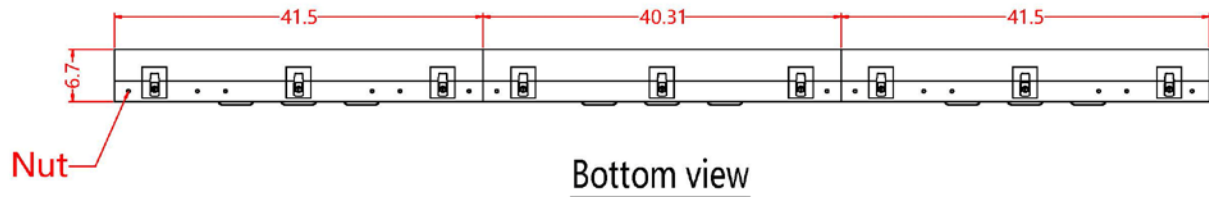

# SIDE VIEW DIMENSIONS

Right view

Left view

side connection ports are optional.

# BOTTOM | TOP VIEWS

\*\*Nut \*\* represents pre-threaded mounting holes in the cabinet.