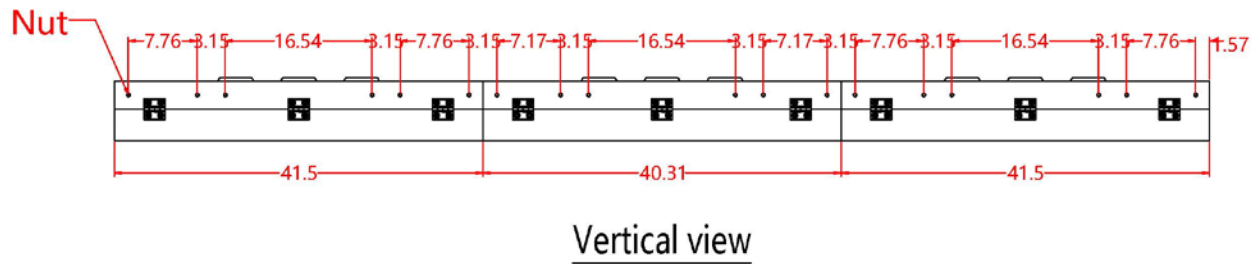

# SIDE VIEW

# SIDE VIEW DIMENSIONS

Right view

Left view

side connection ports are optional.

# BOTTOM | TOP VIEWS

\*\*Nut \*\* represents pre-threaded mounting holes in the cabinet.