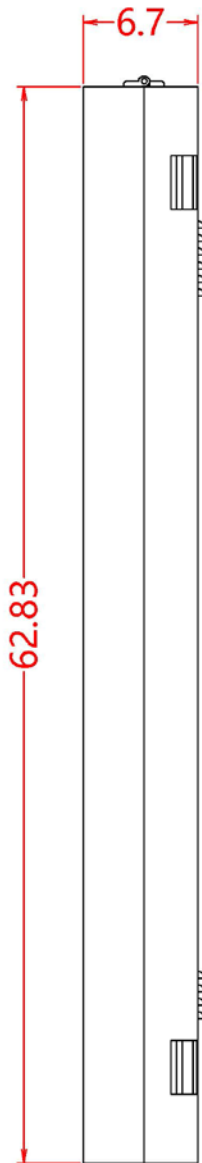

#### DISPLAY DETAILS:

(H) 63" x (W) 123" x (D) 7"

Resolution: 192 X 384 Pixels

Brightness: > 7500 Nits | Control: WIFI, LAN, USB

Installation environment: Outdoors

#### MAX POWER

4.2 Kilowatts

# FRONT VIEW

# SIDE VIEW DIMENSIONS

Right view

Left view

side connection ports are optional.