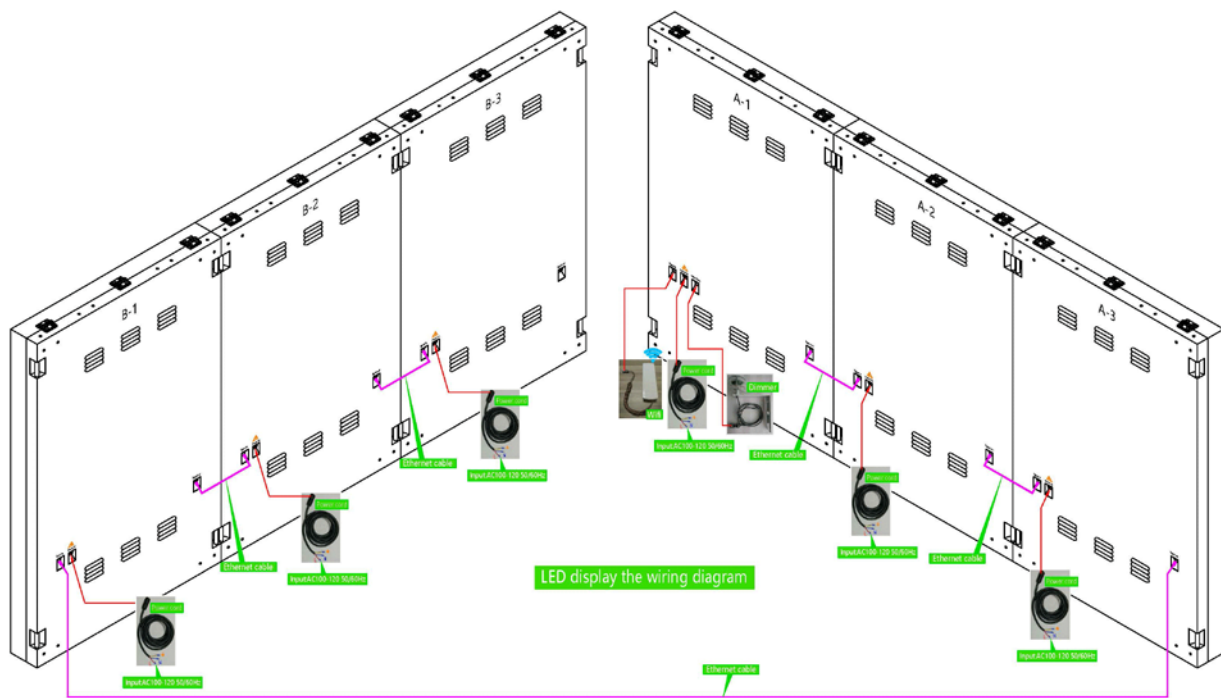

# SIDE VIEW DIMENSIONS

Right view

Left view

side connection ports are optional.

# BOTTOM | TOP VIEWS

\*\*Nut \*\* represents pre-threaded mounting holes in the cabinet.

# WIRING DIAGRAM

\*\*\*Second screen optional.