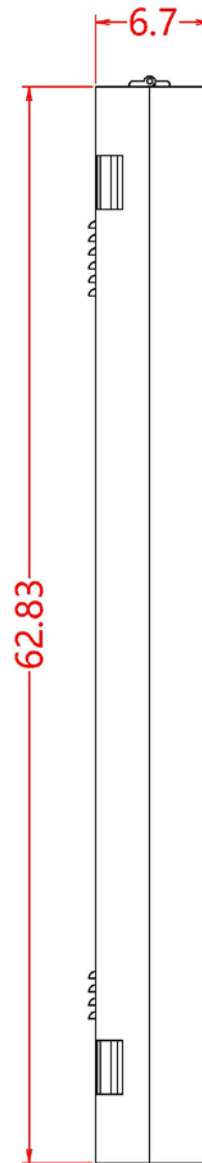

#### DISPLAY DETAILS:

(H) 63" x (W) 123" x (D) 7"

Resolution: 192 X 384 Pixels

Brightness: > 7500 Nits | Control: WIFI, LAN, USB

Installation environment: Outdoors

# FRONT VIEW

# SIDE VIEW

# SIDE VIEW DIMENSIONS

Right view

Left view

side connection ports are optional.