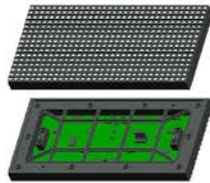

LSCP873143

LED DISPLAY

DISPLAY DETAILS:

(H) 73" x (W) 143" x (D) 7"

Resolution: 224 X 448 Pixels

Brightness: > 7500 Nits | Control: WIFI, LAN, USB

Installation environment: Outdoors

MAX POWER

6.6 Kilowatts

AVERAGE POWER

2.2 Kilowatts

FRONT **VIEW**

SIDE VIEW

SIDE VIEW DIMENSIONS

** side connection ports are optional.

BOTTOM | TOP VIEWS

Bottom view

****Nut **** represents pre-threaded mounting holes in the cabinet.

BACK VIEWS

WIRING DIAGRAM

***Second screen optional.

PC CONNECTION

ACCESSORIES

LED Display