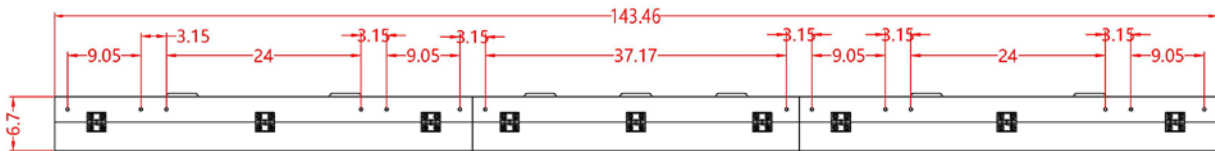

LSCP873143

LED DISPLAY

DISPLAY DETAILS:

(H) 73" x (W) 143" x (D) 7"

Resolution: 224 X 448 Pixels

Brightness: > 7500 Nits | Control: WIFI, LAN, USB

Installation environment: Outdoors

MAX POWER

6.6 Kilowatts

AVERAGE POWER

2.2 Kilowatts

FRONT **VIEW**

SIDE VIEW

SIDE VIEW DIMENSIONS

** side connection ports are optional.

BOTTOM | TOP VIEWS

Bottom view

****Nut **** represents pre-threaded mounting holes in the cabinet.

BACK VIEWS

WIRING DIAGRAM

***Second screen optional.

PC CONNECTION

ACCESSORIES

LED Display