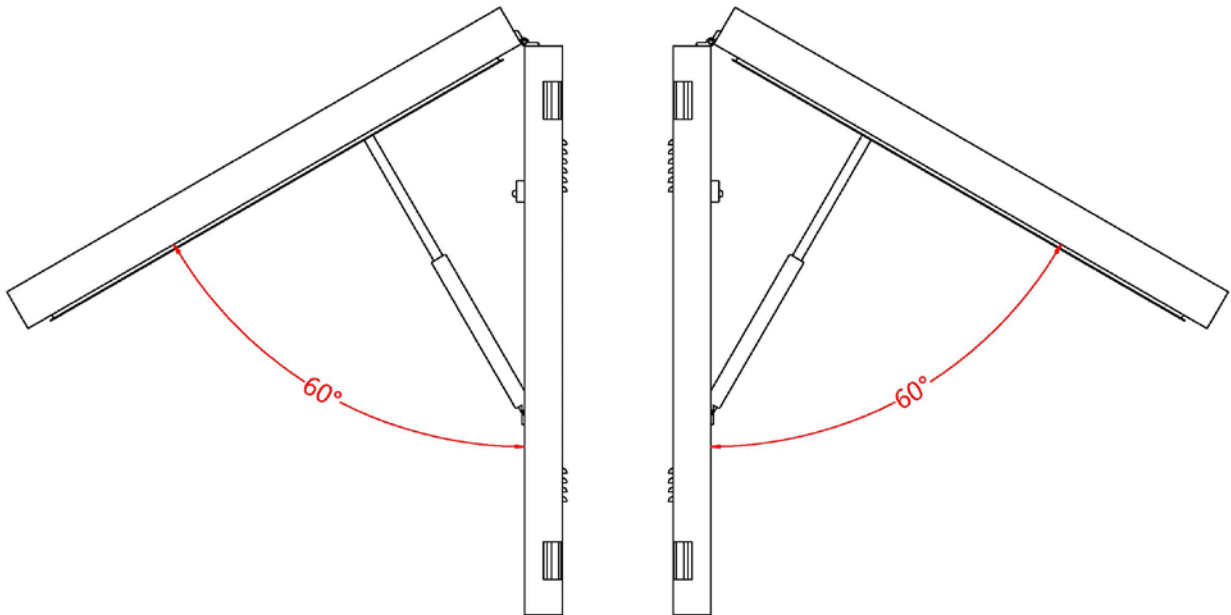

LSCP873143

LED DISPLAY

DISPLAY DETAILS:

(H) 73" x (W) 143" x (D) 7"

Resolution: 224 X 448 Pixels

Brightness: > 7500 Nits | Control: WIFI, LAN, USB

Installation environment: Outdoors

MAX POWER

6.6 Kilowatts

AVERAGE POWER

2.2 Kilowatts

FRONT **VIEW**

SIDE VIEW

SIDE VIEW DIMENSIONS

** side connection ports are optional.

BOTTOM | TOP VIEWS

Bottom view

****Nut **** represents pre-threaded mounting holes in the cabinet.

BACK VIEWS

WIRING DIAGRAM

***Second screen optional.

PC CONNECTION

ACCESSORIES

LED Display