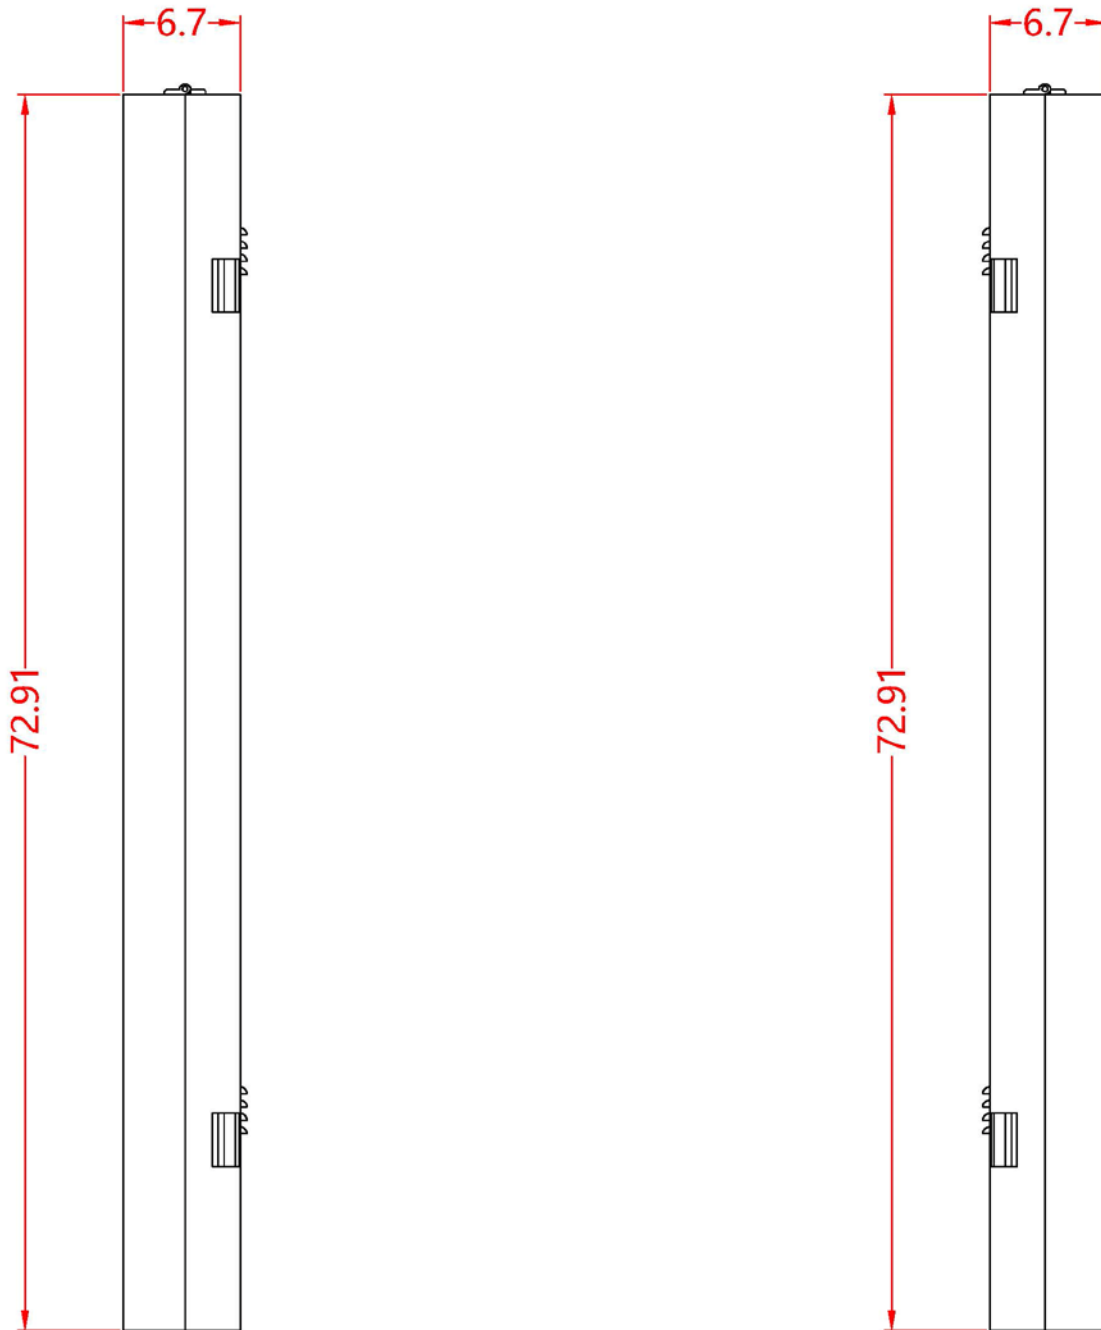

LSCP873143

LED DISPLAY

DISPLAY DETAILS:

(H) 73" x (W) 143" x (D) 7"

Resolution: 224 X 448 Pixels

Brightness: > 7500 Nits | Control: WIFI, LAN, USB

Installation environment: Outdoors

MAX POWER

6.6 Kilowatts

AVERAGE POWER

2.2 Kilowatts

FRONT **VIEW**

SIDE VIEW

SIDE VIEW DIMENSIONS

** side connection ports are optional.

BOTTOM | TOP VIEWS

Bottom view

****Nut **** represents pre-threaded mounting holes in the cabinet.

BACK VIEWS

WIRING DIAGRAM

***Second screen optional.

PC CONNECTION

ACCESSORIES

LED Display