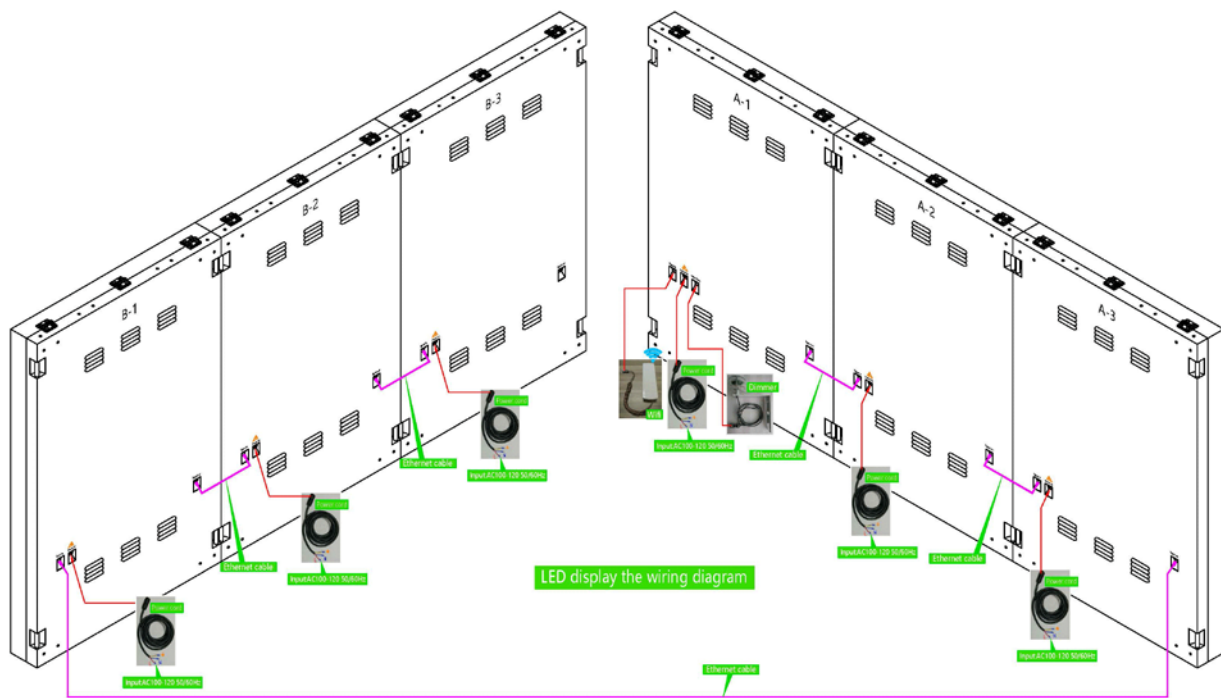

6.6 Kilowatts

AVERAGE POWER

2.2 Kilowatts

FRONT **VIEW**

SIDE VIEW

SIDE VIEW DIMENSIONS

** side connection ports are optional.

BOTTOM | TOP VIEWS

Bottom view

****Nut **** represents pre-threaded mounting holes in the cabinet.

BACK VIEWS

WIRING DIAGRAM

***Second screen optional.

PC CONNECTION

ACCESSORIES

LED Display

Module

Long range router

Long range router

Dimmer

Power cord

Ethernet cable

Power cables

Flat ribbon cables

USB drive

Connecting piece

Screw bolts

LED SIGN CITY

Dynamic billboards and changing message signs.