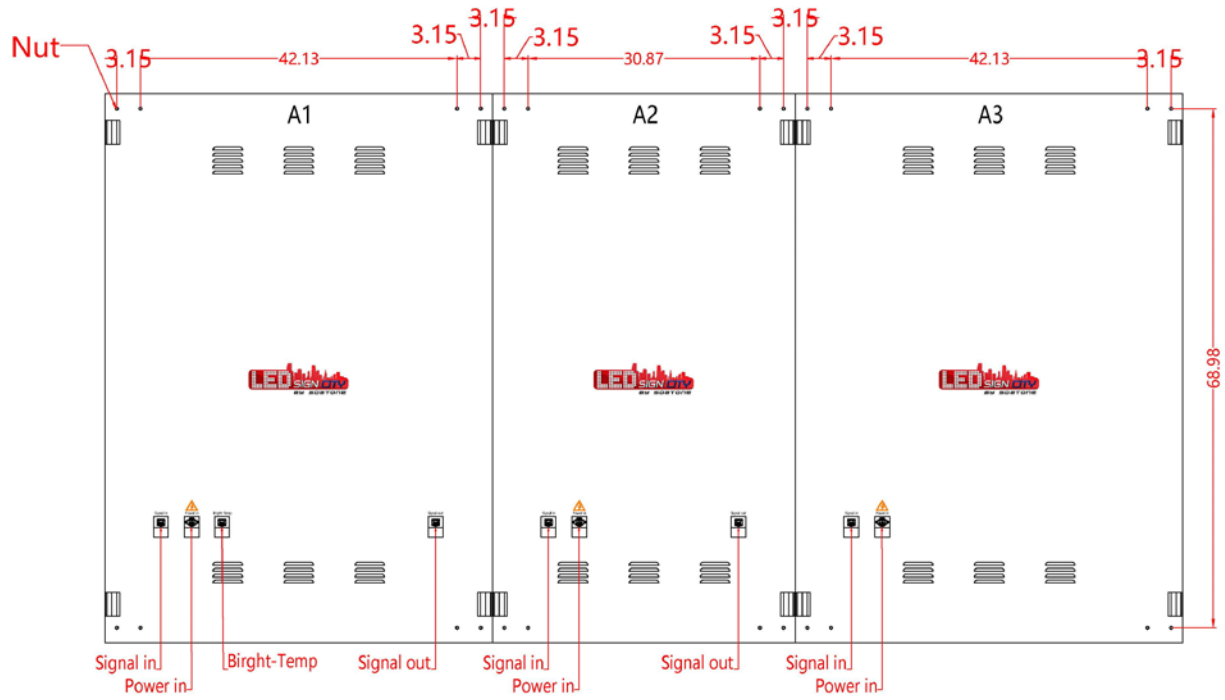

LSCP873143

LED DISPLAY

DISPLAY DETAILS:

(H) 73" x (W) 143" x (D) 7"

Resolution: 224 X 448 Pixels

Brightness: > 7500 Nits | Control: WIFI, LAN, USB

Installation environment: Outdoors

MAX POWER

6.6 Kilowatts

AVERAGE POWER

2.2 Kilowatts

FRONT **VIEW**

SIDE VIEW

SIDE VIEW DIMENSIONS

** side connection ports are optional.

BOTTOM | TOP VIEWS

Bottom view

****Nut **** represents pre-threaded mounting holes in the cabinet.

BACK VIEWS

WIRING DIAGRAM

***Second screen optional.

PC CONNECTION

ACCESSORIES

LED Display