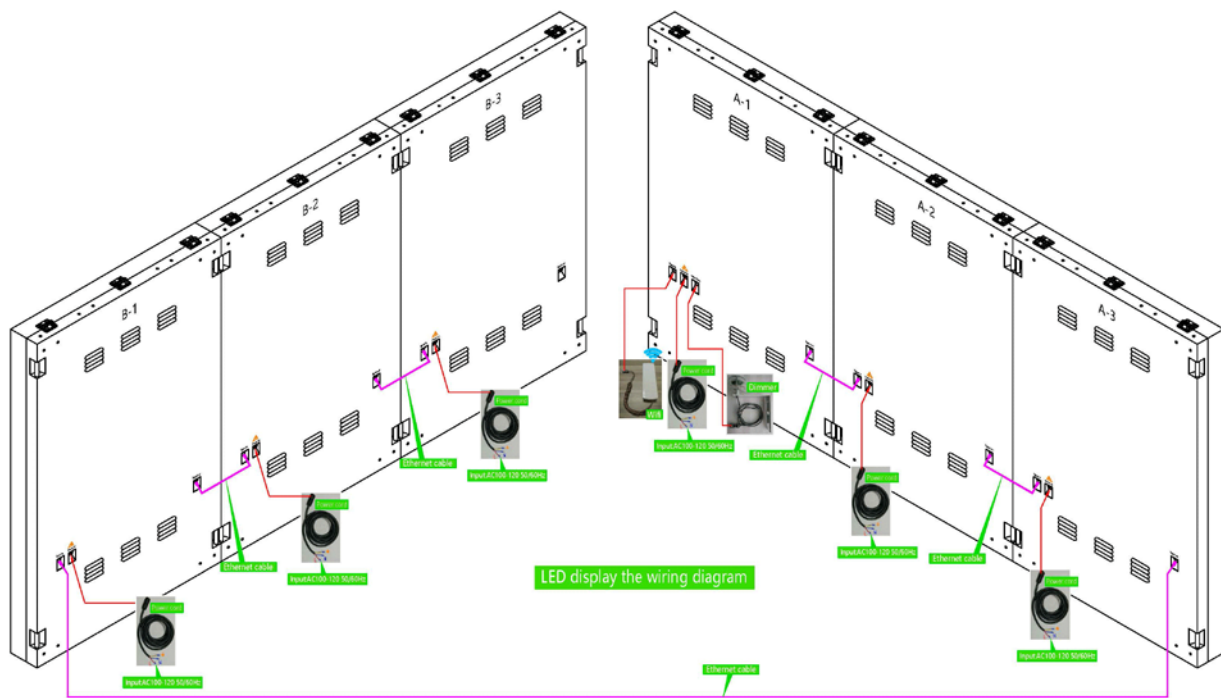

LSCP873153

LED DISPLAY

DISPLAY DETAILS:

(H) 73" x (W) 153" x (D) 7"

Resolution: 224 X 480 Pixels

Brightness: > 7500 Nits | Control: WIFI, LAN, USB

Installation environment: Outdoors

MAX POWER

7.2 Kilowatts

AVERAGE POWER

2.4 Kilowatts

FRONT VIEW

SIDE **VIEW**

SIDE VIEW DIMENSIONS

** side connection ports are optional.

BOTTOM | TOP VIEWS

**Nut ** represents pre-threaded mounting holes in the cabinet.

BACK VIEWS

WIRING DIAGRAM

***Second screen optional.

PC CONNECTION

ACCESSORIES

LED Display

Module

Connecting piece

Screw bolts

LED SIGN CITY

Dynamic billboards and changing message signs.