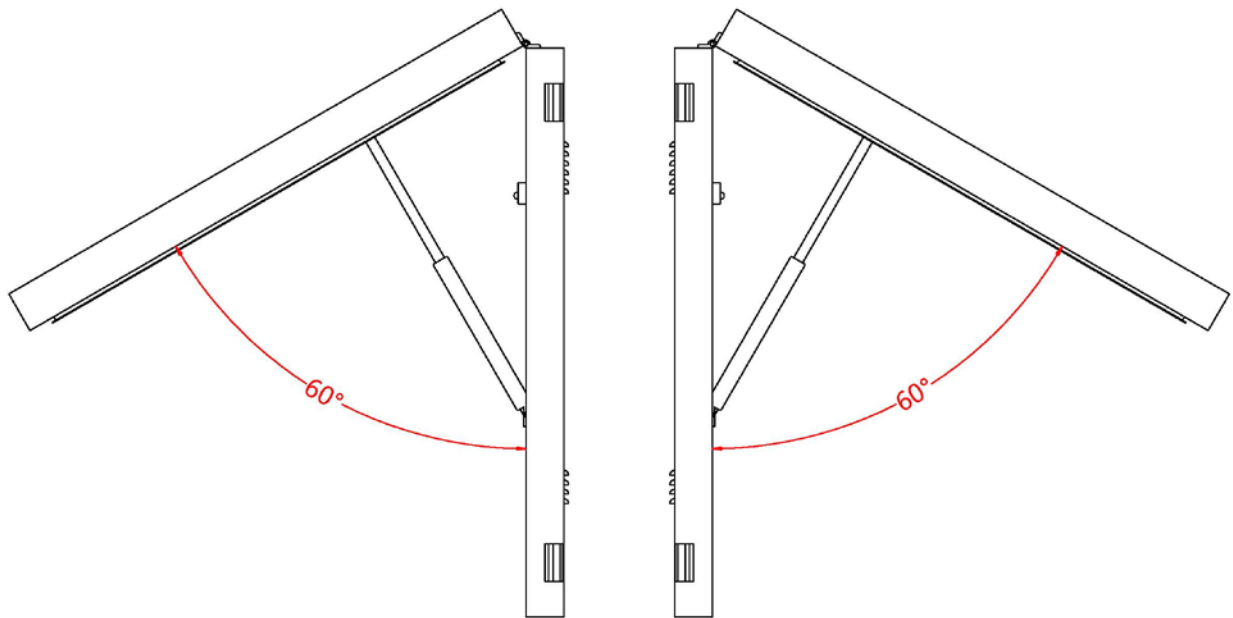

LSCP873153

LED DISPLAY

DISPLAY DETAILS:

(H) 73" x (W) 153" x (D) 7"

Resolution: 224 X 480 Pixels

Brightness: > 7500 Nits | Control: WIFI, LAN, USB

Installation environment: Outdoors

MAX POWER

7.2 Kilowatts

AVERAGE POWER

2.4 Kilowatts

FRONT VIEW

SIDE **VIEW**

SIDE VIEW DIMENSIONS

** side connection ports are optional.

BOTTOM | TOP VIEWS

**Nut ** represents pre-threaded mounting holes in the cabinet.

BACK VIEWS

WIRING DIAGRAM

***Second screen optional.

PC CONNECTION

ACCESSORIES

LED Display

Module