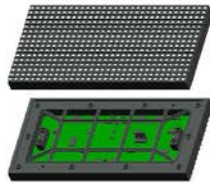

LSCP873153

LED DISPLAY

DISPLAY DETAILS:

(H) 73" x (W) 153" x (D) 7"

Resolution: 224 X 480 Pixels

Brightness: > 7500 Nits | Control: WIFI, LAN, USB

Installation environment: Outdoors

MAX POWER

**Nut ** represents pre-threaded mounting holes in the cabinet.

BACK VIEWS

WIRING DIAGRAM

***Second screen optional.

PC CONNECTION

ACCESSORIES

LED Display

Module