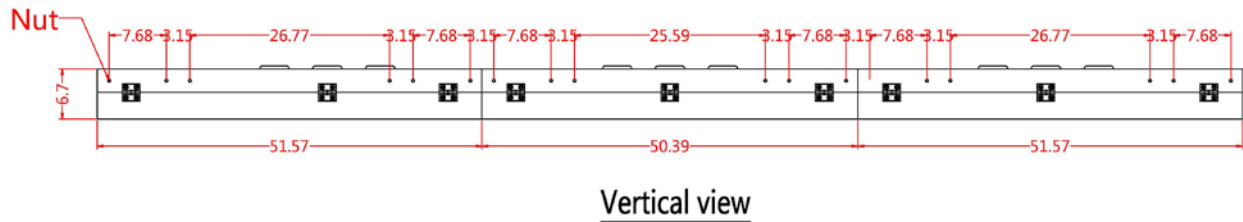

LSCP873153

LED DISPLAY

DISPLAY DETAILS:

(H) 73" x (W) 153" x (D) 7"

Resolution: 224 X 480 Pixels

Brightness: > 7500 Nits | Control: WIFI, LAN, USB

Installation environment: Outdoors

MAX POWER

7.2 Kilowatts

AVERAGE POWER

2.4 Kilowatts

FRONT VIEW

SIDE **VIEW**

SIDE VIEW DIMENSIONS

** side connection ports are optional.

BOTTOM | TOP VIEWS

**Nut ** represents pre-threaded mounting holes in the cabinet.

BACK VIEWS

WIRING DIAGRAM

***Second screen optional.

PC CONNECTION

ACCESSORIES

LED Display

Module