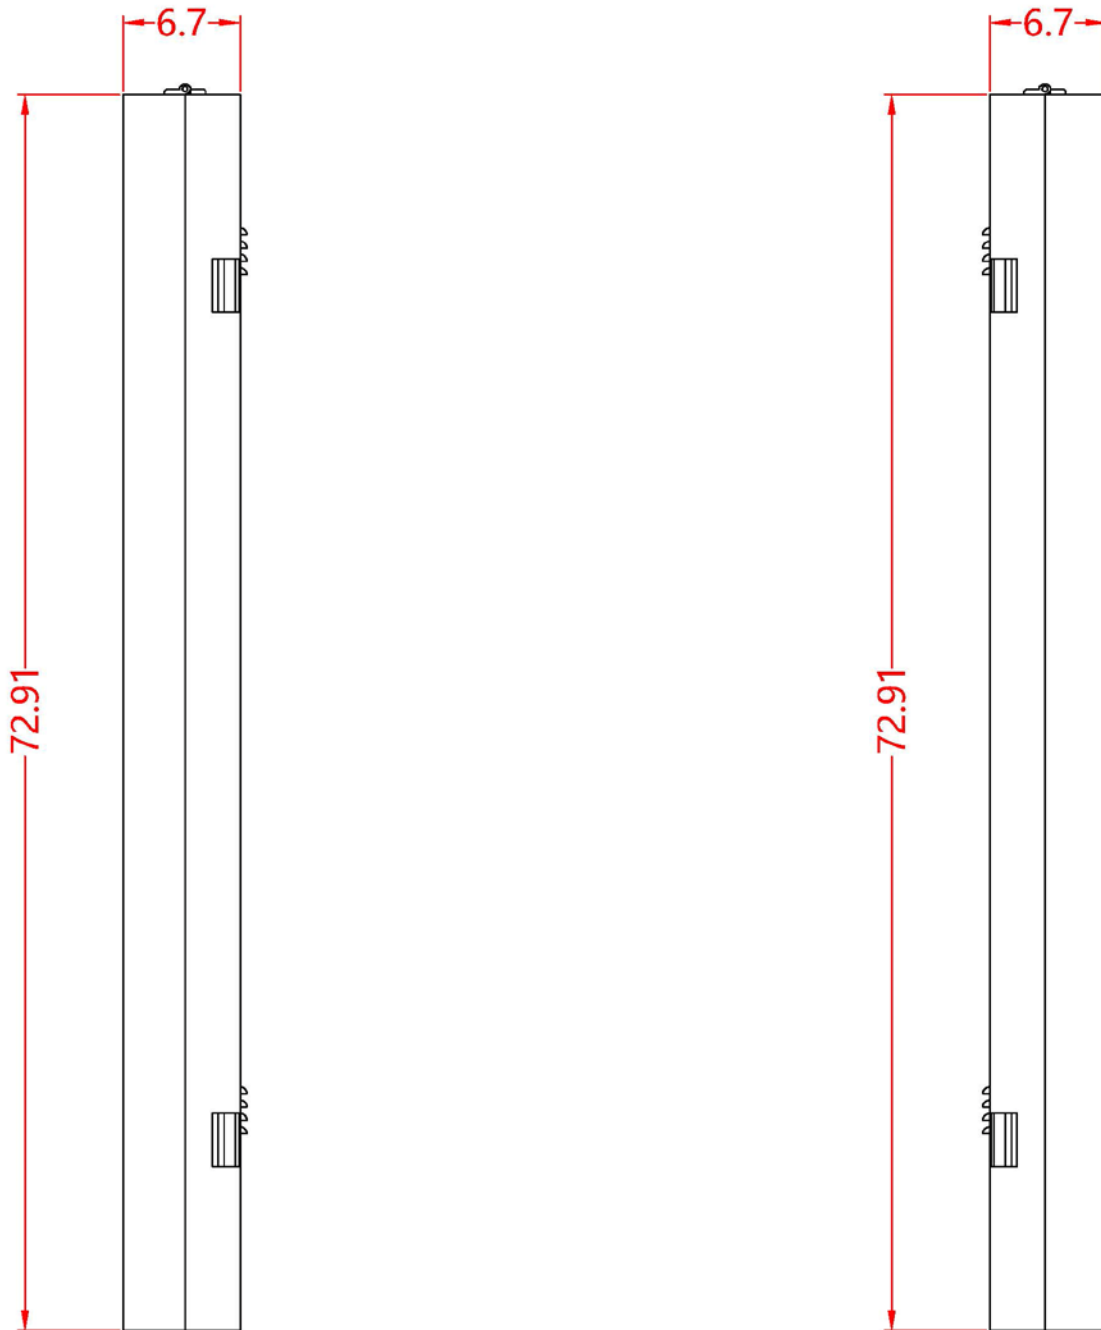

LSCP873153

LED DISPLAY

DISPLAY DETAILS:

(H) 73" x (W) 153" x (D) 7"

Resolution: 224 X 480 Pixels

Brightness: > 7500 Nits | Control: WIFI, LAN, USB

Installation environment: Outdoors

MAX POWER

7.2 Kilowatts

AVERAGE POWER

2.4 Kilowatts

FRONT VIEW

SIDE **VIEW**

SIDE VIEW DIMENSIONS

** side connection ports are optional.

BOTTOM | TOP VIEWS

**Nut ** represents pre-threaded mounting holes in the cabinet.

BACK VIEWS

WIRING DIAGRAM

***Second screen optional.

PC CONNECTION

ACCESSORIES

LED Display

Module