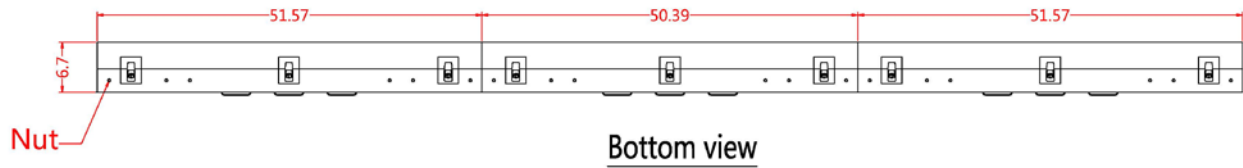

LSCP873153

LED DISPLAY

DISPLAY DETAILS:

(H) 73" x (W) 153" x (D) 7"

Resolution: 224 X 480 Pixels

Brightness: > 7500 Nits | Control: WIFI, LAN, USB

Installation environment: Outdoors

MAX POWER

7.2 Kilowatts

AVERAGE POWER

2.4 Kilowatts

FRONT VIEW

SIDE **VIEW**

SIDE VIEW DIMENSIONS

** side connection ports are optional.

BOTTOM | TOP VIEWS

**Nut ** represents pre-threaded mounting holes in the cabinet.

BACK VIEWS

WIRING DIAGRAM

***Second screen optional.

PC CONNECTION

ACCESSORIES

LED Display

Module