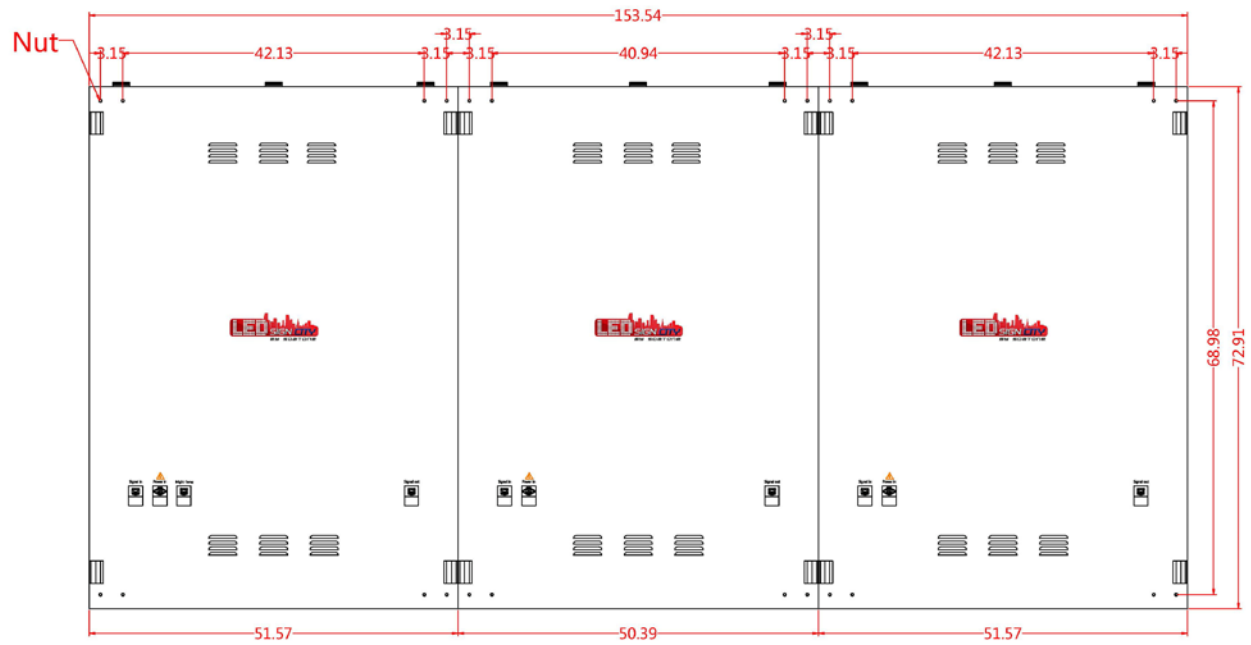

LSCP873153

LED DISPLAY

DISPLAY DETAILS:

(H) 73" x (W) 153" x (D) 7"

Resolution: 224 X 480 Pixels

Brightness: > 7500 Nits | Control: WIFI, LAN, USB

Installation environment: Outdoors

MAX POWER

7.2 Kilowatts

AVERAGE POWER

2.4 Kilowatts

FRONT VIEW

SIDE **VIEW**

SIDE VIEW DIMENSIONS

** side connection ports are optional.

BOTTOM | TOP VIEWS

**Nut ** represents pre-threaded mounting holes in the cabinet.

BACK VIEWS

WIRING DIAGRAM

***Second screen optional.

PC CONNECTION

ACCESSORIES

LED Display

Module