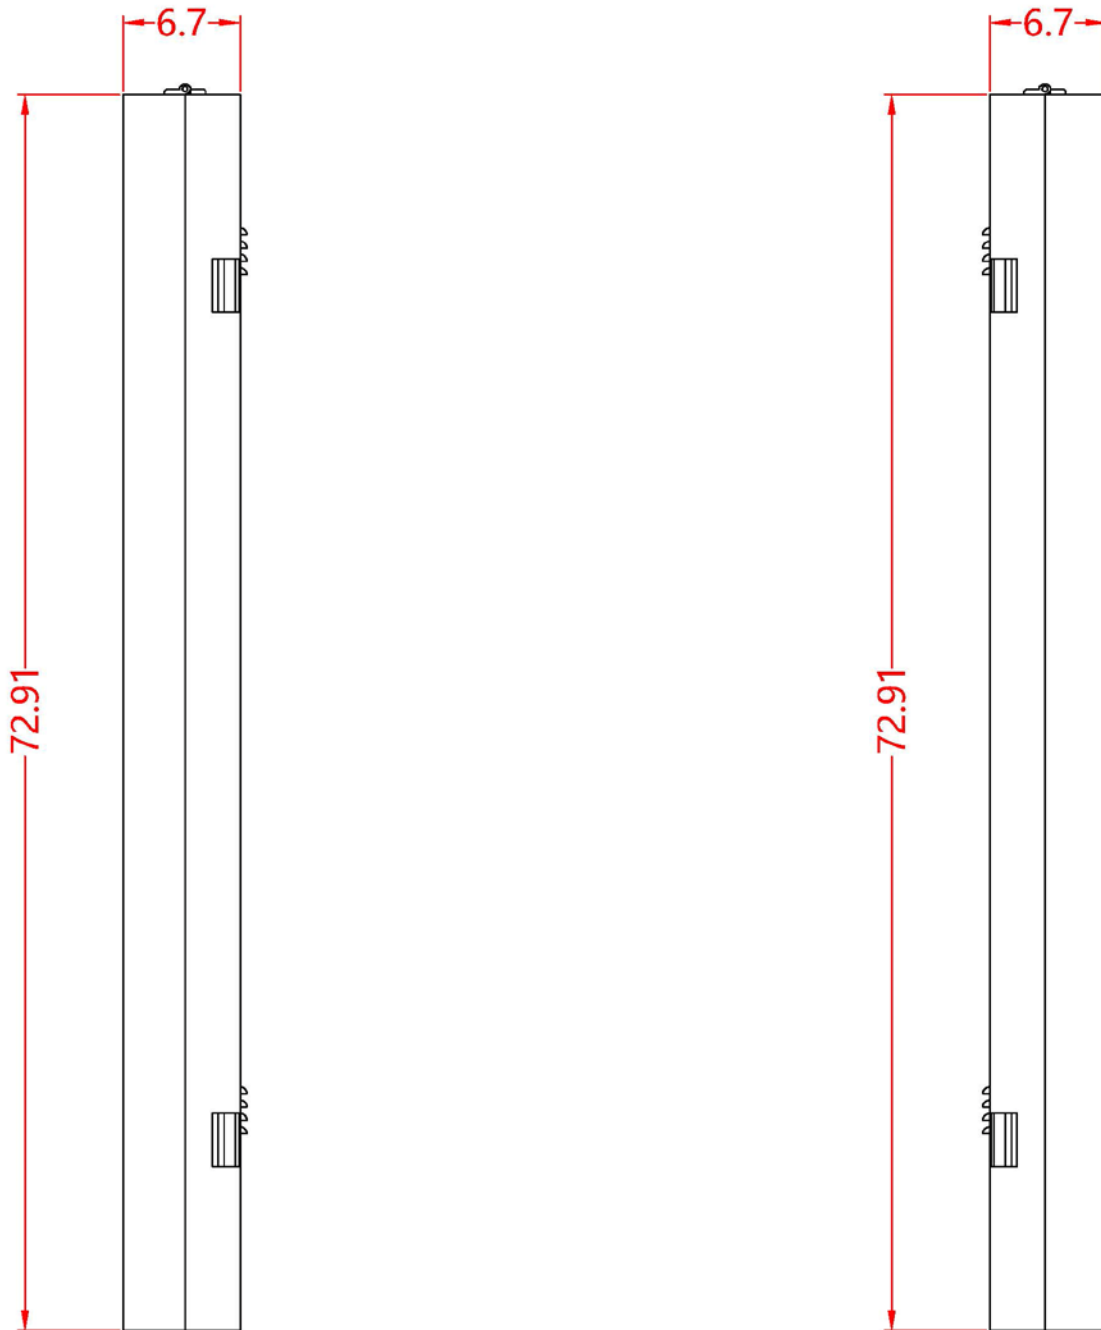

#### DISPLAY DETAILS:

(H) 73" x (W) 183" x (D) 7"

Resolution: 224 X 576 Pixels

Brightness: > 7500 Nits | Control: WIFI, LAN, USB

Installation environment: Outdoors

# FRONT VIEW

# SIDE **VIEW**

# SIDE VIEW DIMENSIONS

\*\* side connection ports are optional.