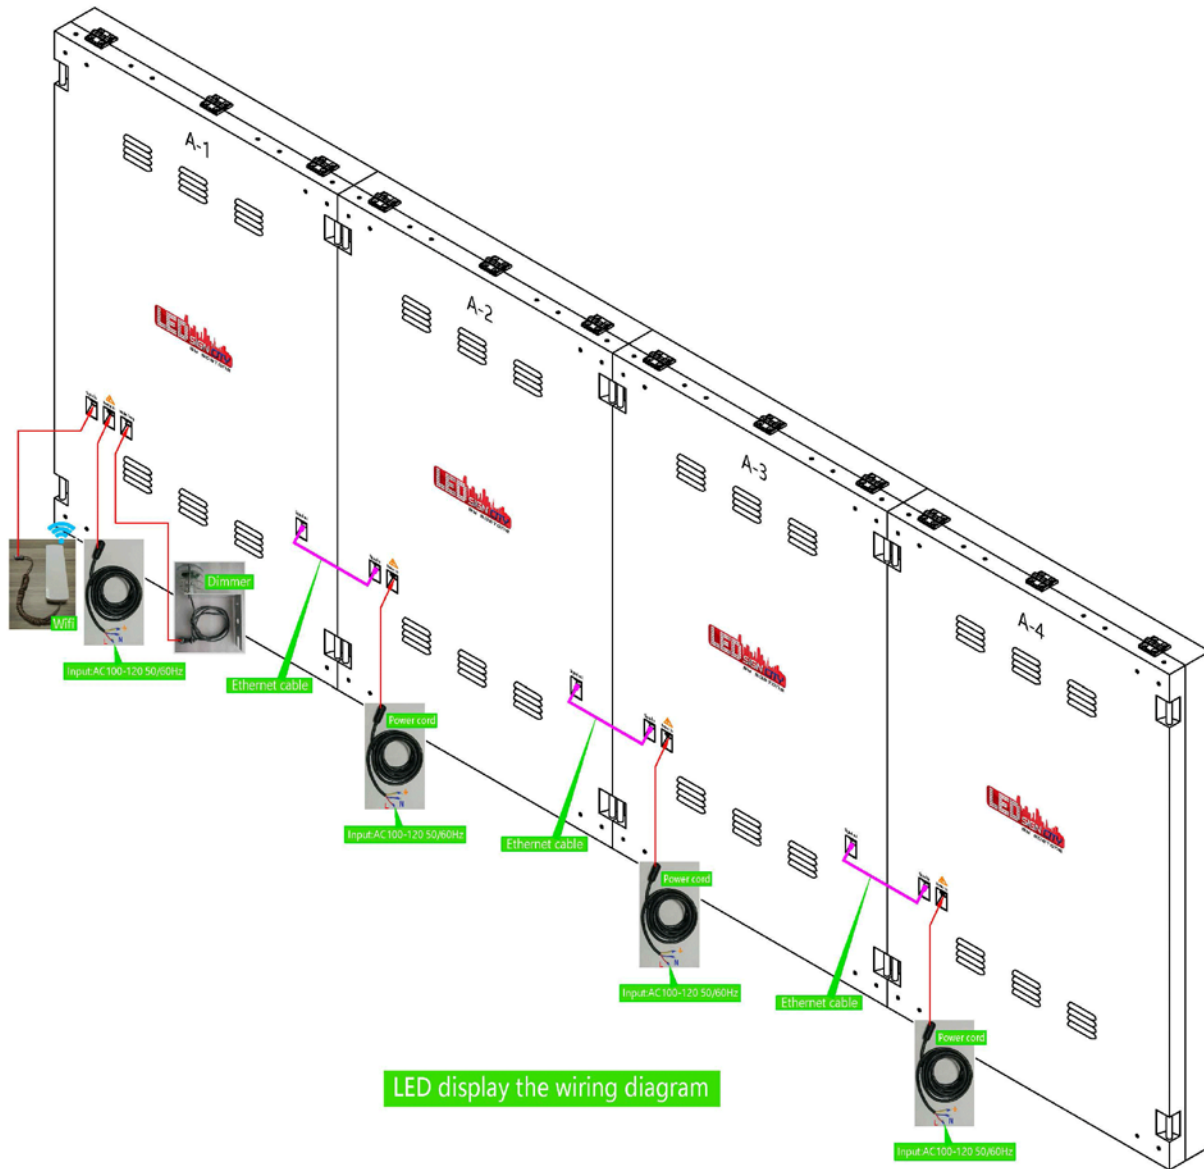

# SIDE VIEW DIMENSIONS

\*\* side connection ports are optional.

# BOTTOM | TOP VIEWS

\*\*Nut \*\* represents pre-threaded mounting holes in the cabinet.

# WIRING DIAGRAM

\*\*\*Second screen optional.

# PC CONNECTION