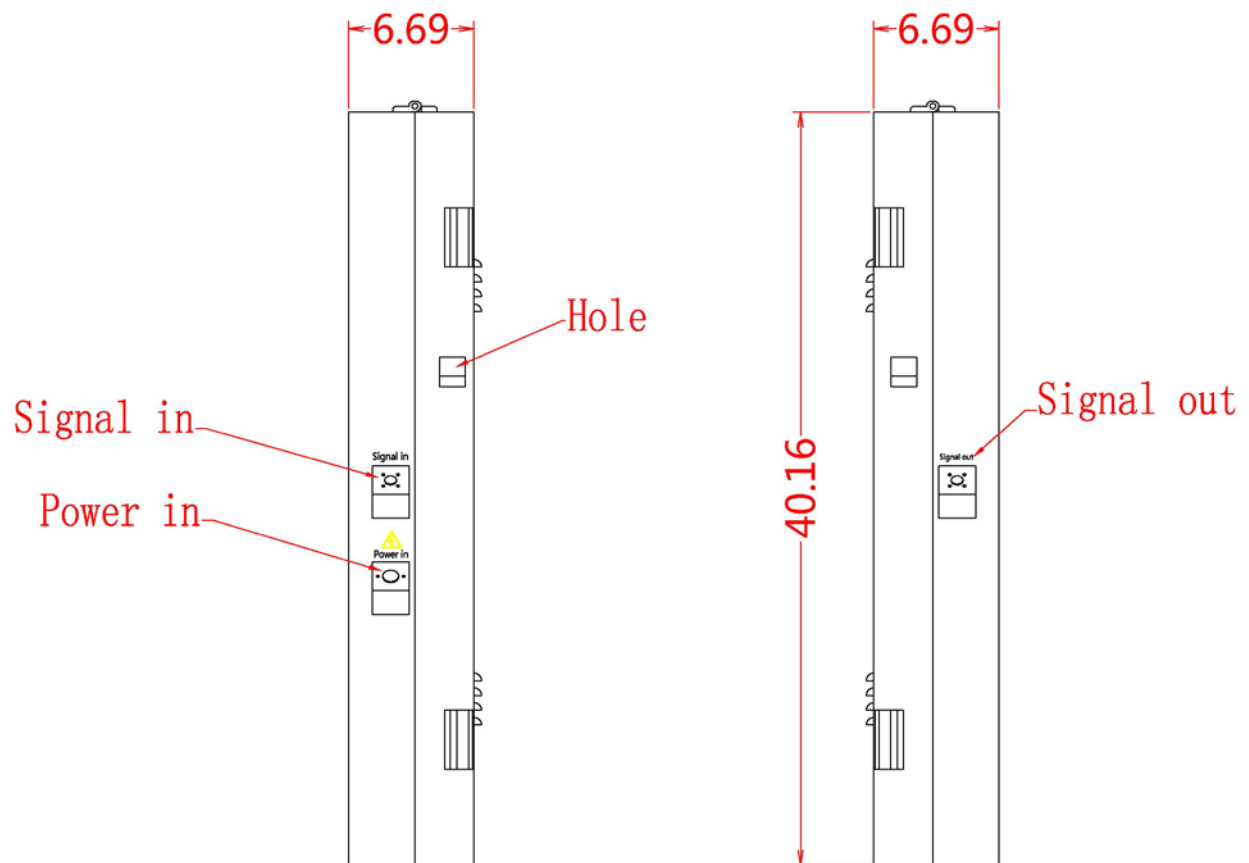

#### DISPLAY DETAILS:

(H) 40" x (W) 78" x (D) 7"

Resolution: 96 X 192 Pixels

Brightness: > 7500 Nits | Control: WIFI, LAN, USB

Installation environment: Outdoors

# FRONT **VIEW**

# SIDE VIEW

# SIDE VIEW DIMENSIONS

**\*\*Note\*\*** side connection ports are optional.