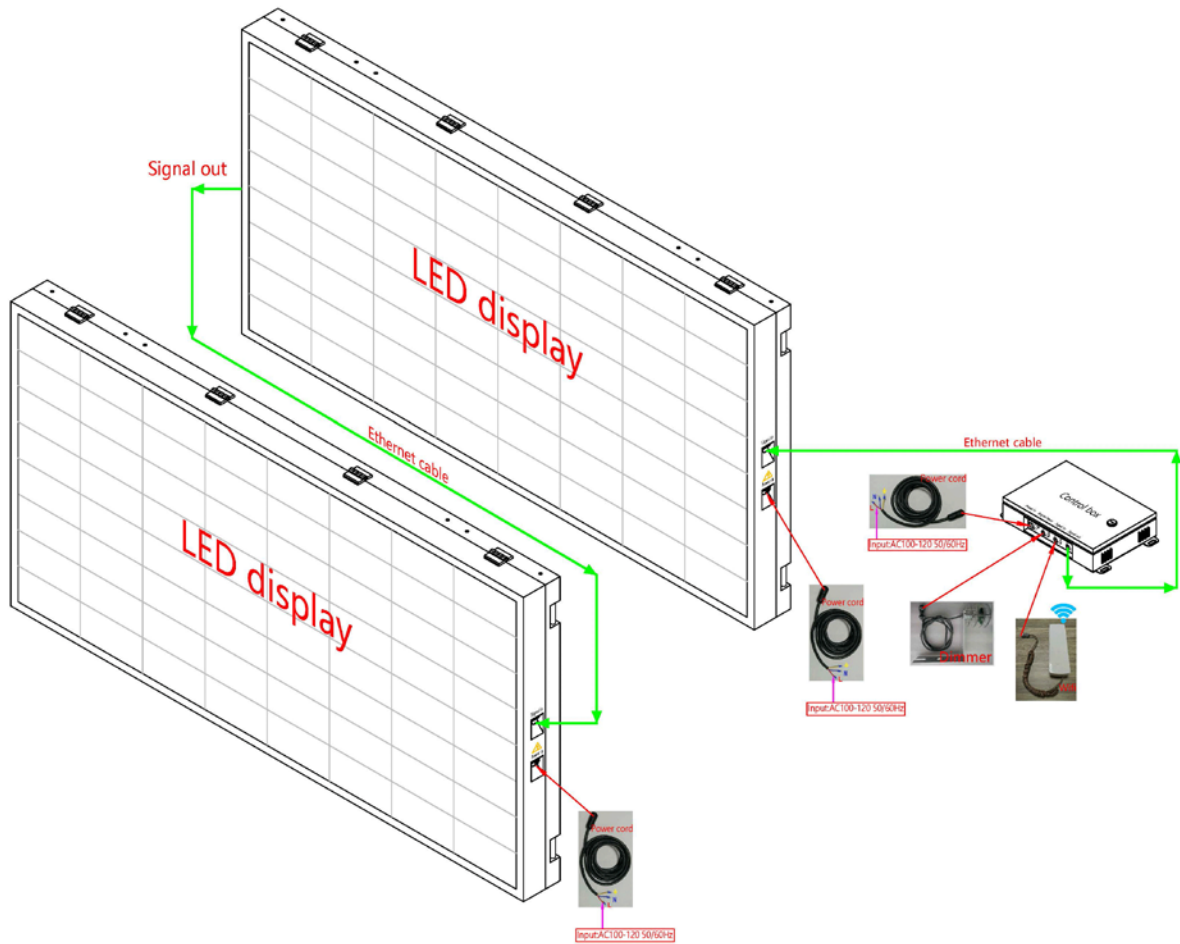

# SIDE VIEW DIMENSIONS

**\*\*Note\*\*** side connection ports are optional.

# BOTTOM | TOP **VIEWS**

\*\*Nut \*\* represents pre-threaded mounting holes in the cabinet.

# WIRING DIAGRAM

\*\*\*Second screen optional.

\*\*\*External controller optional