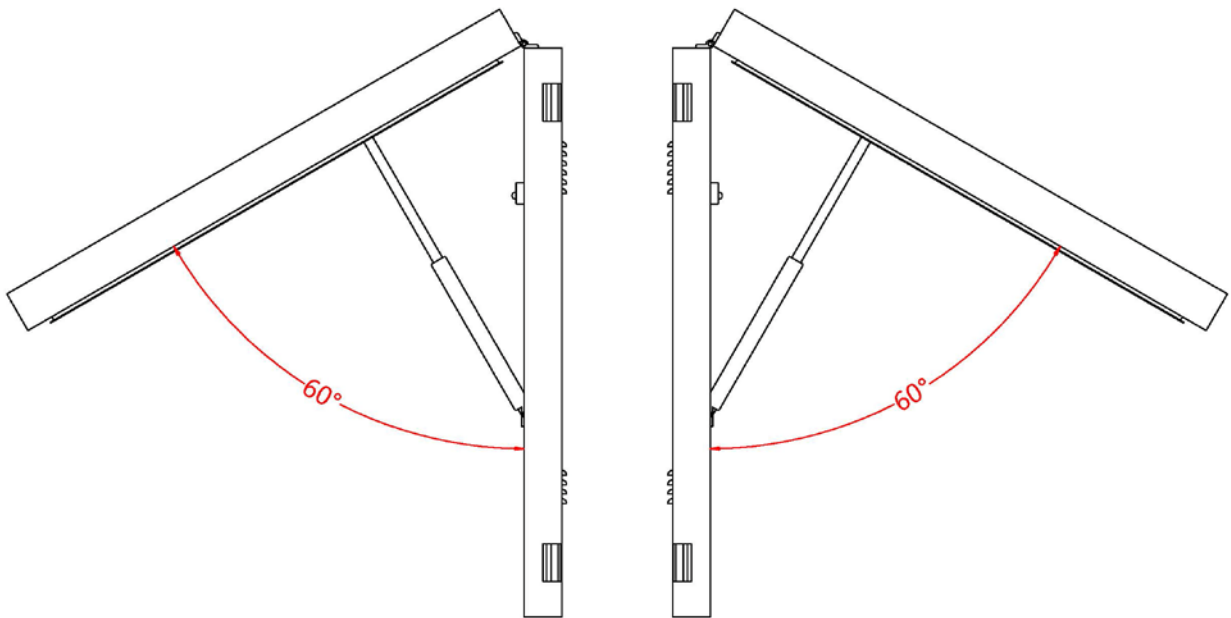

LSCP104091

LED DISPLAY

DISPLAY DETAILS:

(H) 40" x (W) 91" x (D) 7"

Resolution: 96 X 224 Pixels

Brightness: > 7500 Nits | Control: WIFI, LAN, USB

Installation environment: Outdoors

MAX POWER

1.8 Kilowatts

AVERAGE POWER

0.6 Kilowatts

FRONT VIEW

SIDE **VIEW**

SIDE VIEW DIMENSIONS

****Note**** side connection ports are optional.

BOTTOM | TOP **VIEWS**

Bottom view

Vertical view

****Nut **** represents pre-threaded mounting holes in the cabinet.

BACK VIEWS

Back view

WIRING **DIAGRAM**

***Second screen optional.

***External controller optional