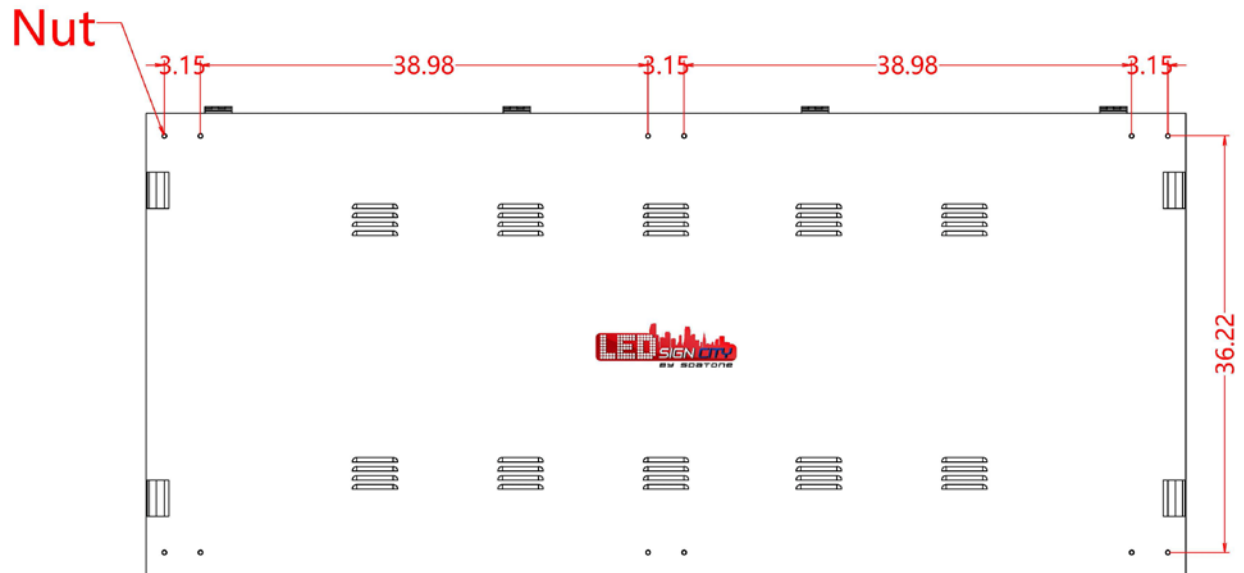

LSCP104091

LED DISPLAY

DISPLAY DETAILS:

(H) 40" x (W) 91" x (D) 7"

Resolution: 96 X 224 Pixels

Brightness: > 7500 Nits | Control: WIFI, LAN, USB

Installation environment: Outdoors

MAX POWER

1.8 Kilowatts

AVERAGE POWER

0.6 Kilowatts

FRONT VIEW

SIDE **VIEW**

SIDE VIEW DIMENSIONS

****Note**** side connection ports are optional.

BOTTOM | TOP **VIEWS**

Bottom view

Vertical view

****Nut **** represents pre-threaded mounting holes in the cabinet.

BACK VIEWS

Back view

WIRING **DIAGRAM**

***Second screen optional.

***External controller optional