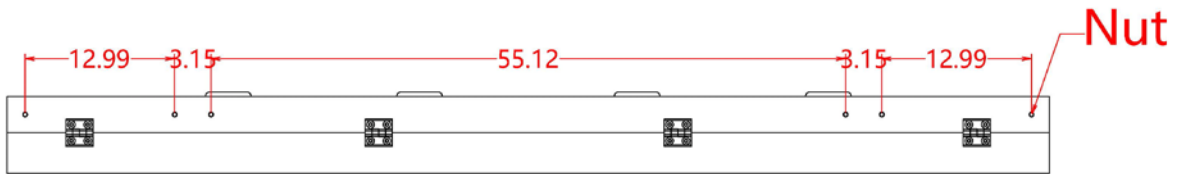

LSCP104091

LED DISPLAY

DISPLAY DETAILS:

(H) 40" x (W) 91" x (D) 7"

Resolution: 96 X 224 Pixels

Brightness: > 7500 Nits | Control: WIFI, LAN, USB

Installation environment: Outdoors

MAX POWER

1.8 Kilowatts

AVERAGE POWER

0.6 Kilowatts

FRONT VIEW

SIDE **VIEW**

SIDE VIEW DIMENSIONS

****Note**** side connection ports are optional.

BOTTOM | TOP **VIEWS**

Bottom view

Vertical view

****Nut **** represents pre-threaded mounting holes in the cabinet.

BACK VIEWS

Back view

WIRING **DIAGRAM**

***Second screen optional.

***External controller optional