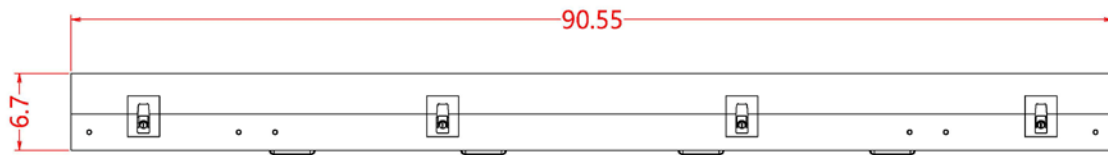

LSCP104091

LED DISPLAY

DISPLAY DETAILS:

(H) 40" x (W) 91" x (D) 7"

Resolution: 96 X 224 Pixels

Brightness: > 7500 Nits | Control: WIFI, LAN, USB

Installation environment: Outdoors

MAX POWER

1.8 Kilowatts

AVERAGE POWER

0.6 Kilowatts

FRONT VIEW

SIDE **VIEW**

SIDE VIEW DIMENSIONS

****Note**** side connection ports are optional.

BOTTOM | TOP **VIEWS**

Bottom view

Vertical view

****Nut **** represents pre-threaded mounting holes in the cabinet.

BACK VIEWS

Back view

WIRING **DIAGRAM**

***Second screen optional.

***External controller optional