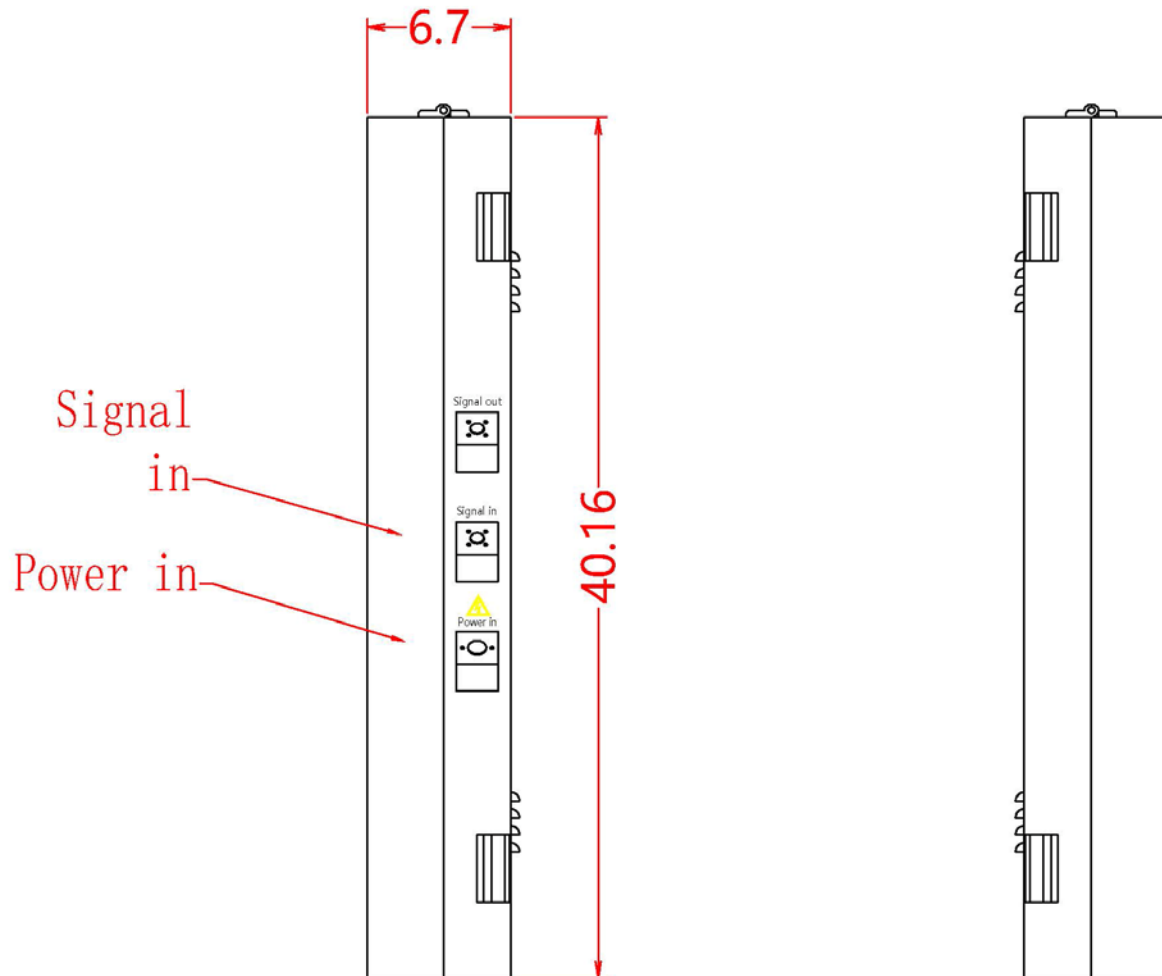

LSCP104091

LED DISPLAY

DISPLAY DETAILS:

(H) 40" x (W) 91" x (D) 7"

Resolution: 96 X 224 Pixels

Brightness: > 7500 Nits | Control: WIFI, LAN, USB

Installation environment: Outdoors

MAX POWER

1.8 Kilowatts

AVERAGE POWER

0.6 Kilowatts

FRONT VIEW

SIDE **VIEW**

SIDE VIEW DIMENSIONS

****Note**** side connection ports are optional.

BOTTOM | TOP **VIEWS**

Bottom view

Vertical view

****Nut **** represents pre-threaded mounting holes in the cabinet.

BACK VIEWS

Back view

WIRING **DIAGRAM**

***Second screen optional.

***External controller optional