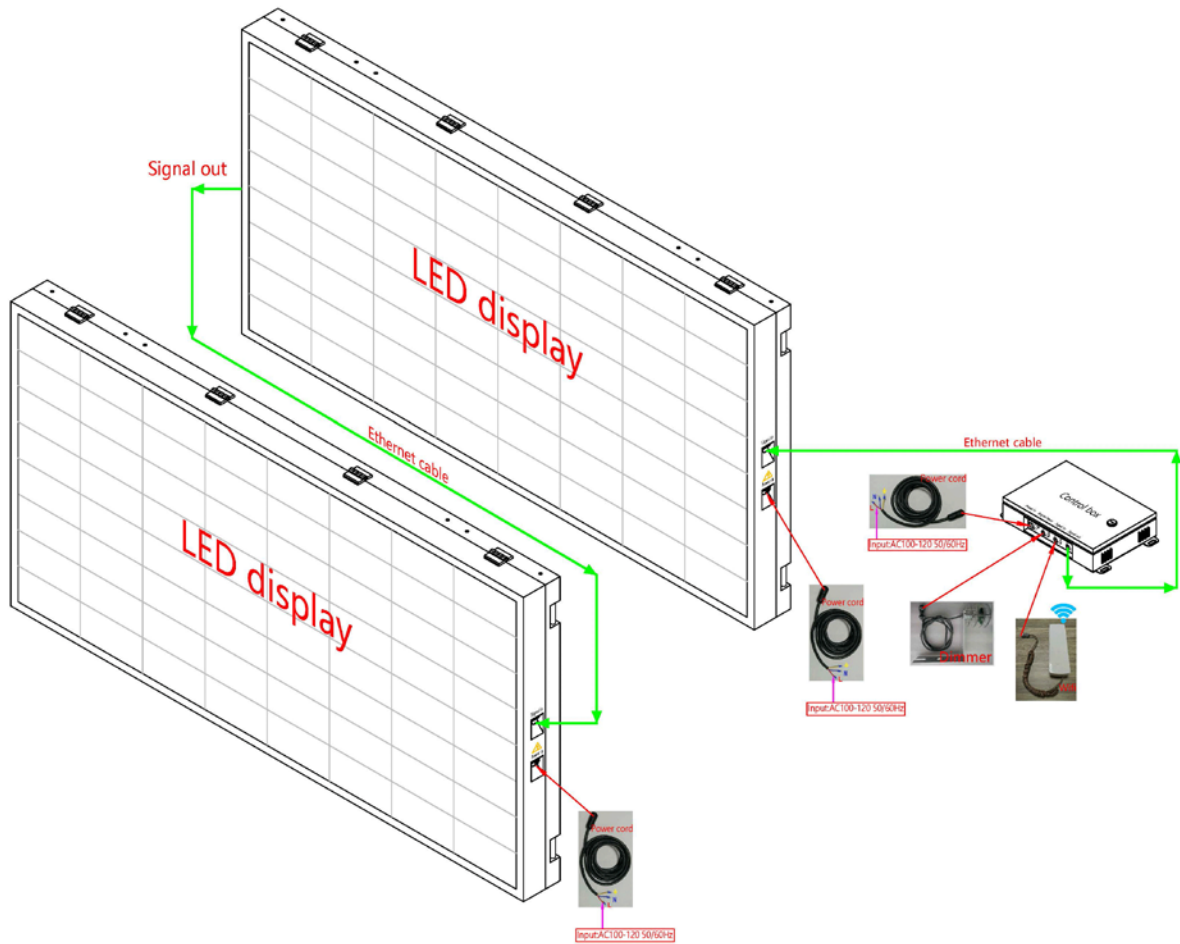

LSCP104091

LED DISPLAY

DISPLAY DETAILS:

(H) 40" x (W) 91" x (D) 7"

Resolution: 96 X 224 Pixels

Brightness: > 7500 Nits | Control: WIFI, LAN, USB

Installation environment: Outdoors

MAX POWER

Bottom view

Vertical view

****Nut **** represents pre-threaded mounting holes in the cabinet.

BACK VIEWS

Back view

WIRING **DIAGRAM**

***Second screen optional.

***External controller optional

PC CONNECTION

ACCESSORIES

LED Display

Module

Long range router

Long range router

Dimmer

Power cord

Ethernet cable

Power cables

Flat ribbon cables

USB drive

Connecting piece

Screw bolts

LED SIGN CITY

Dynamic billboards and changing message signs.