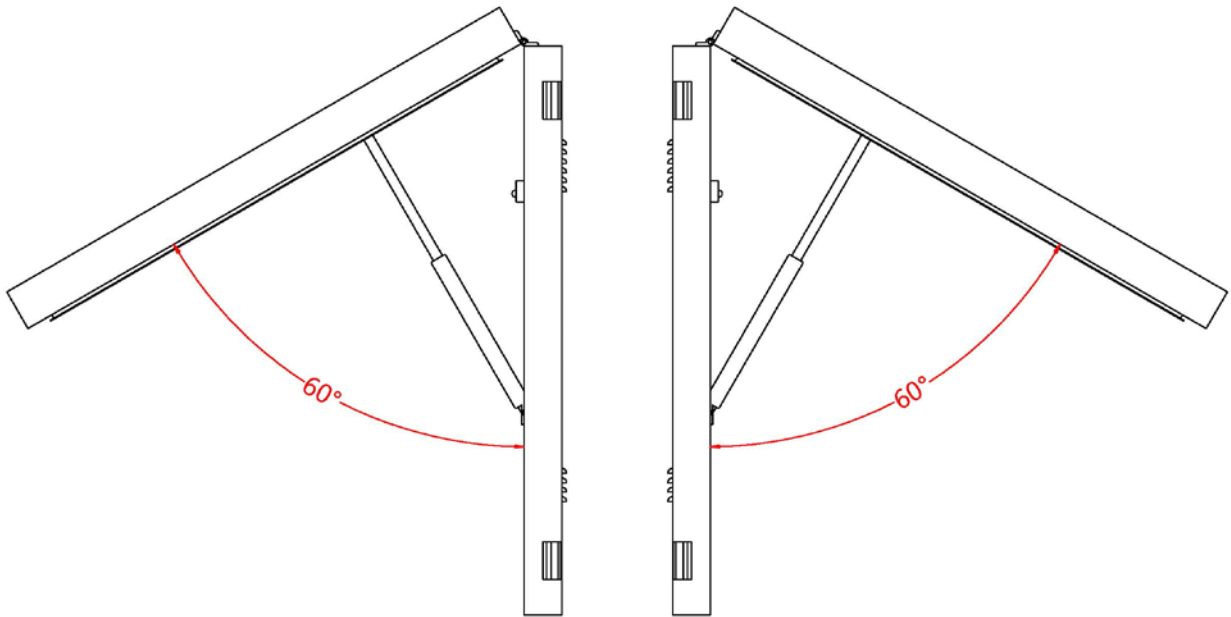

LSCP104878

LED DISPLAY

DISPLAY DETAILS:

(H) 48" x (W) 78" x (D) 7"

Resolution: 112 X 192 Pixels

Brightness: > 7500 Nits | Control: WIFI, LAN, USB

Installation environment: Outdoors

MAX POWER

1.8 Kilowatts

AVERAGE POWER

0.6 Kilowatts

FRONT VIEW

SIDE **VIEW**

SIDE VIEW DIMENSIONS

****Note**** side connection ports are optional.

BOTTOM | TOP **VIEWS**

**Nut ** represents pre-threaded mounting holes in the cabinet.

BACK VIEWS

WIRING **DIAGRAM**

***Second screen optional.

***External controller optional

PC CONNECTION

ACCESSORIES

LED Display