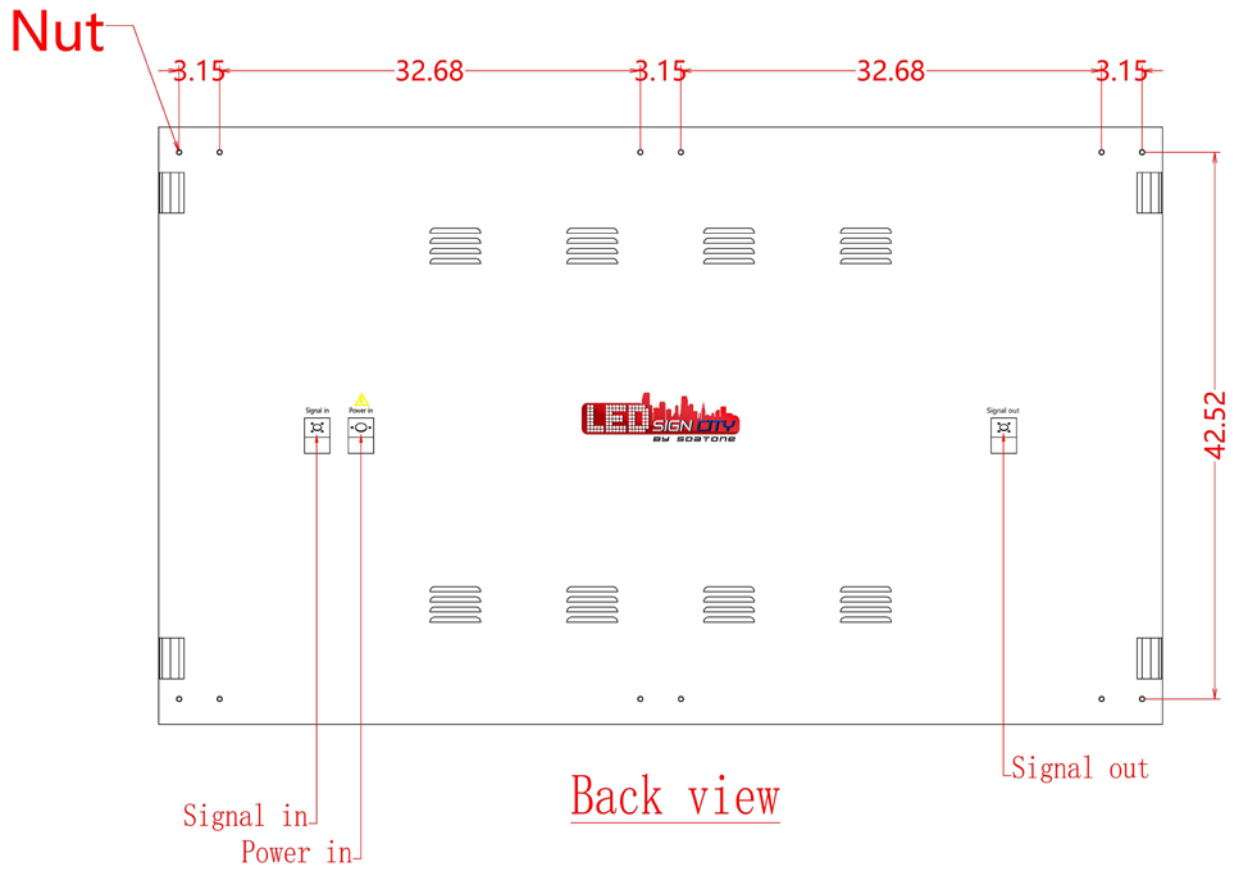

LSCP104878

LED DISPLAY

DISPLAY DETAILS:

(H) 48" x (W) 78" x (D) 7"

Resolution: 112 X 192 Pixels

Brightness: > 7500 Nits | Control: WIFI, LAN, USB

Installation environment: Outdoors

MAX POWER

1.8 Kilowatts

AVERAGE POWER

0.6 Kilowatts

FRONT VIEW

SIDE **VIEW**

SIDE VIEW DIMENSIONS

****Note**** side connection ports are optional.

BOTTOM | TOP **VIEWS**

**Nut ** represents pre-threaded mounting holes in the cabinet.

BACK VIEWS

WIRING **DIAGRAM**

***Second screen optional.

***External controller optional

PC CONNECTION

ACCESSORIES

LED Display