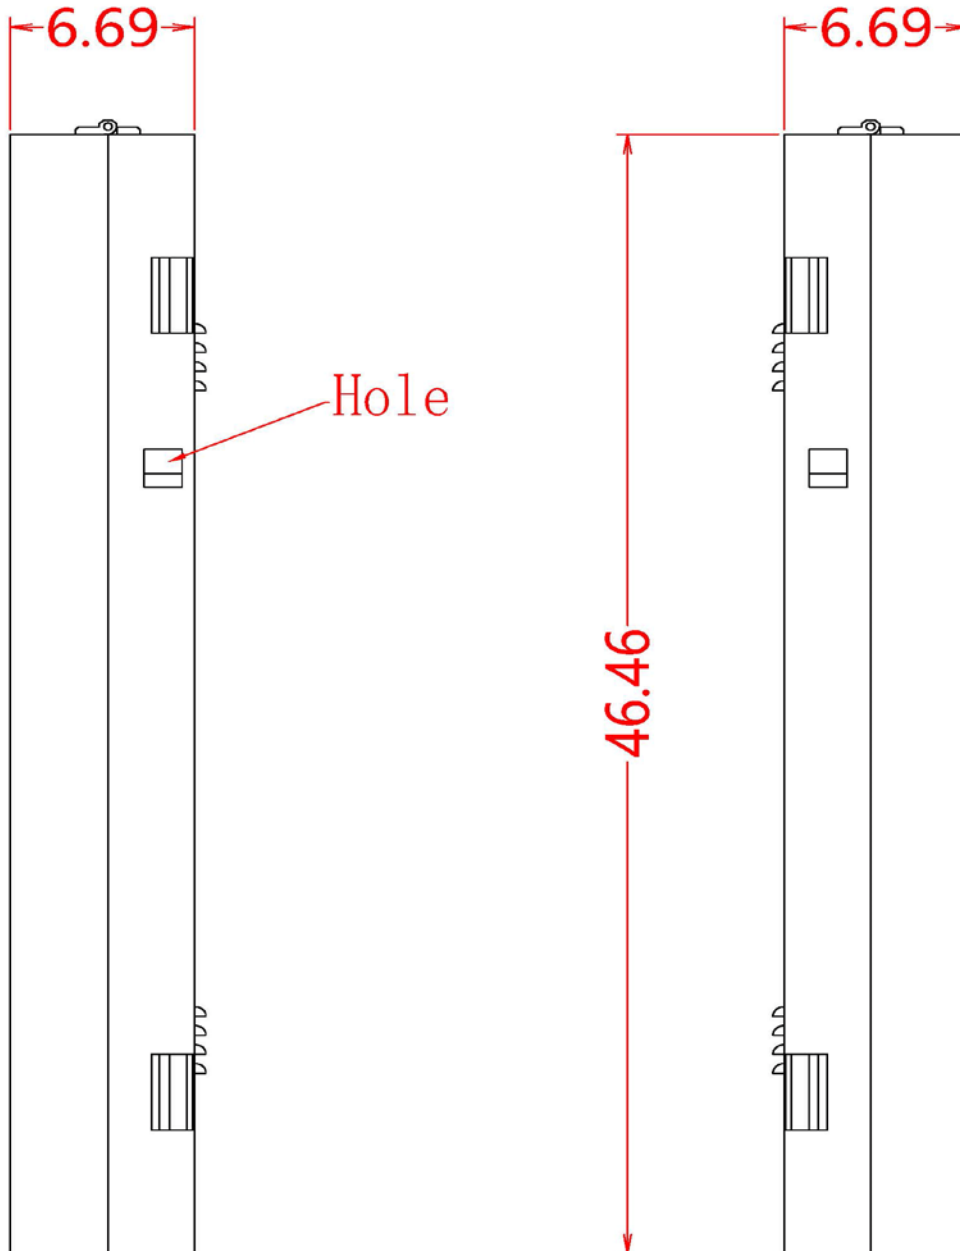

LSCP104878

LED DISPLAY

DISPLAY DETAILS:

(H) 48" x (W) 78" x (D) 7"

Resolution: 112 X 192 Pixels

Brightness: > 7500 Nits | Control: WIFI, LAN, USB

Installation environment: Outdoors

MAX POWER

1.8 Kilowatts

AVERAGE POWER

0.6 Kilowatts

FRONT VIEW

SIDE **VIEW**

SIDE VIEW DIMENSIONS

****Note**** side connection ports are optional.

BOTTOM | TOP **VIEWS**

**Nut ** represents pre-threaded mounting holes in the cabinet.

BACK VIEWS

WIRING **DIAGRAM**

***Second screen optional.

***External controller optional

PC CONNECTION

ACCESSORIES

LED Display