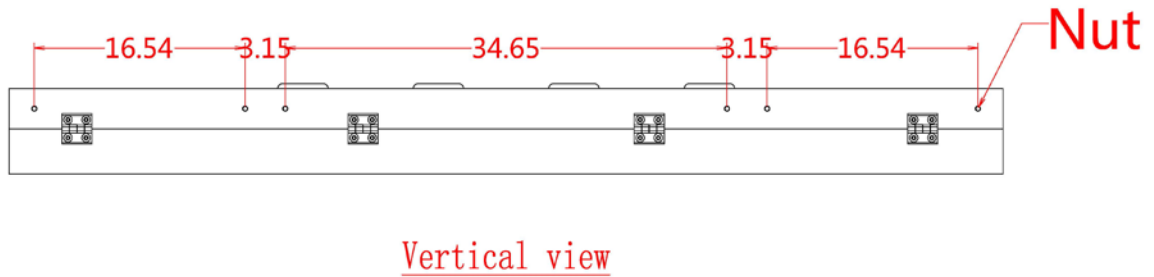

LSCP104878

LED DISPLAY

DISPLAY DETAILS:

(H) 48" x (W) 78" x (D) 7"

Resolution: 112 X 192 Pixels

Brightness: > 7500 Nits | Control: WIFI, LAN, USB

Installation environment: Outdoors

MAX POWER

1.8 Kilowatts

AVERAGE POWER

0.6 Kilowatts

FRONT VIEW

SIDE **VIEW**

SIDE VIEW DIMENSIONS

****Note**** side connection ports are optional.

BOTTOM | TOP **VIEWS**

**Nut ** represents pre-threaded mounting holes in the cabinet.

BACK VIEWS

WIRING **DIAGRAM**

***Second screen optional.

***External controller optional

PC CONNECTION

ACCESSORIES

LED Display