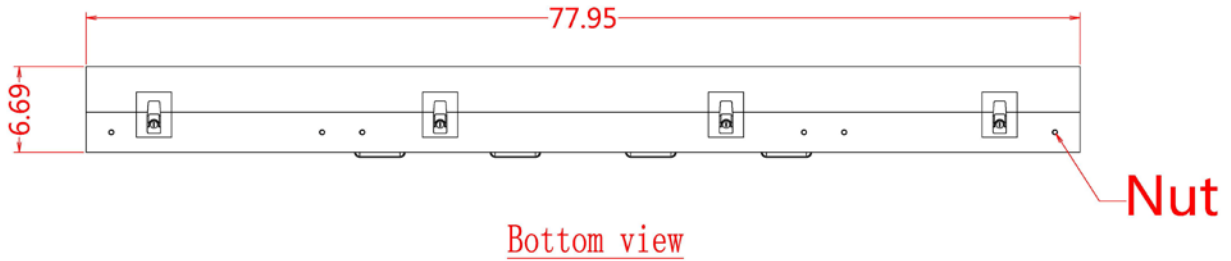

LSCP104878

LED DISPLAY

DISPLAY DETAILS:

(H) 48" x (W) 78" x (D) 7"

Resolution: 112 X 192 Pixels

Brightness: > 7500 Nits | Control: WIFI, LAN, USB

Installation environment: Outdoors

MAX POWER

1.8 Kilowatts

AVERAGE POWER

0.6 Kilowatts

FRONT VIEW

SIDE **VIEW**

SIDE VIEW DIMENSIONS

****Note**** side connection ports are optional.

BOTTOM | TOP **VIEWS**

**Nut ** represents pre-threaded mounting holes in the cabinet.

BACK VIEWS

WIRING **DIAGRAM**

***Second screen optional.

***External controller optional

PC CONNECTION

ACCESSORIES

LED Display