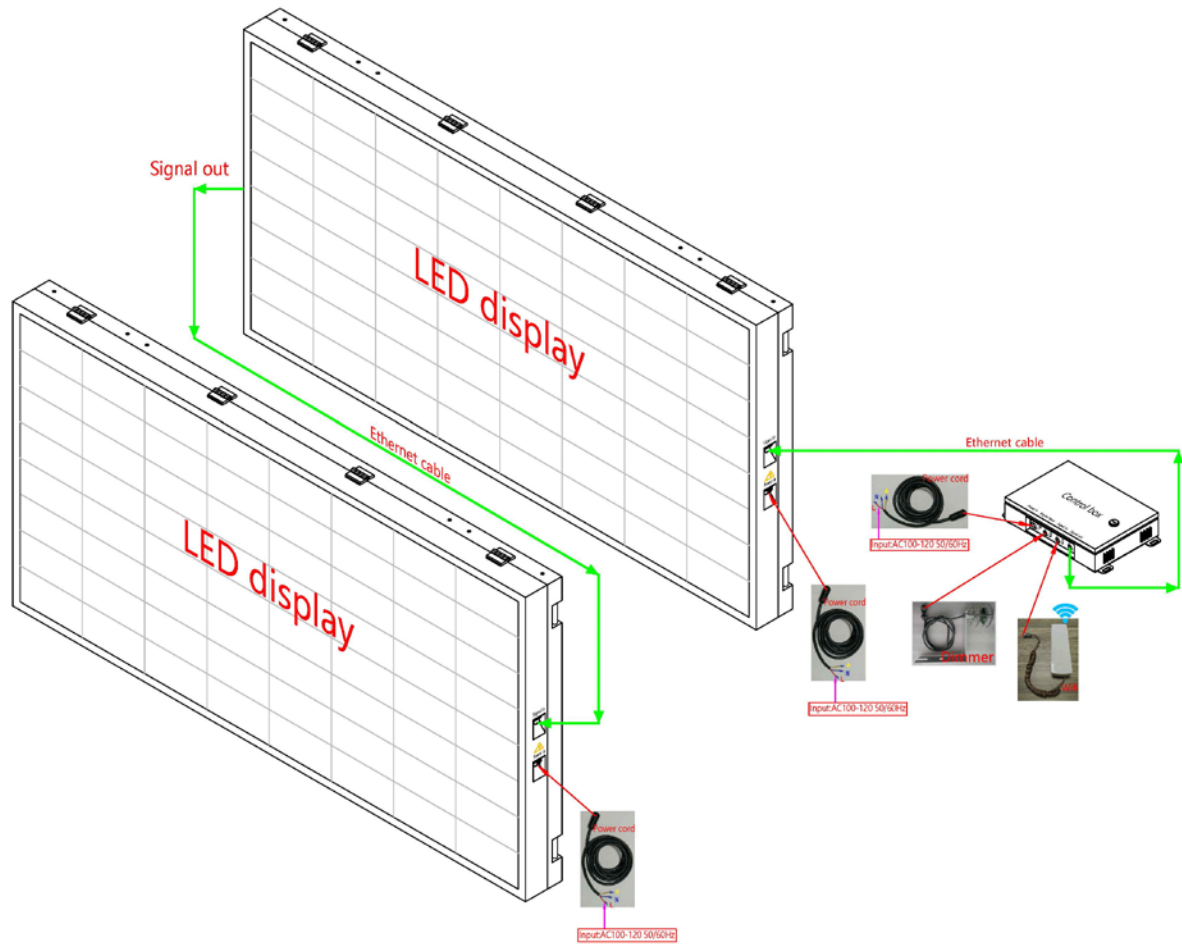

LSCP104878

LED DISPLAY

DISPLAY DETAILS:

(H) 48" x (W) 78" x (D) 7"

Resolution: 112 X 192 Pixels

Brightness: > 7500 Nits | Control: WIFI, LAN, USB

Installation environment: Outdoors

MAX POWER

1.8 Kilowatts

AVERAGE POWER

0.6 Kilowatts

FRONT VIEW

SIDE **VIEW**

SIDE VIEW DIMENSIONS

****Note**** side connection ports are optional.

BOTTOM | TOP **VIEWS**

**Nut ** represents pre-threaded mounting holes in the cabinet.

BACK VIEWS

WIRING **DIAGRAM**

***Second screen optional.

***External controller optional

PC CONNECTION

ACCESSORIES

LED Display

USB drive

Connecting piece

Screw bolts

LED SIGN CITY

Dynamic billboards and changing message signs.