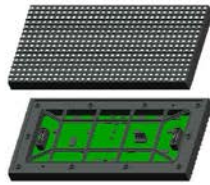

LSCP104878

LED DISPLAY

DISPLAY DETAILS:

(H) 48" x (W) 78" x (D) 7"

Resolution: 112 X 192 Pixels

Brightness: > 7500 Nits | Control: WIFI, LAN, USB

Installation environment: Outdoors

MAX POWER

1.8 Kilowatts

AVERAGE POWER

0.6 Kilowatts

FRONT VIEW

SIDE **VIEW**

SIDE VIEW DIMENSIONS

****Note**** side connection ports are optional.

BOTTOM | TOP **VIEWS**

**Nut ** represents pre-threaded mounting holes in the cabinet.

BACK VIEWS

WIRING **DIAGRAM**

***Second screen optional.

***External controller optional

PC CONNECTION

ACCESSORIES

LED Display