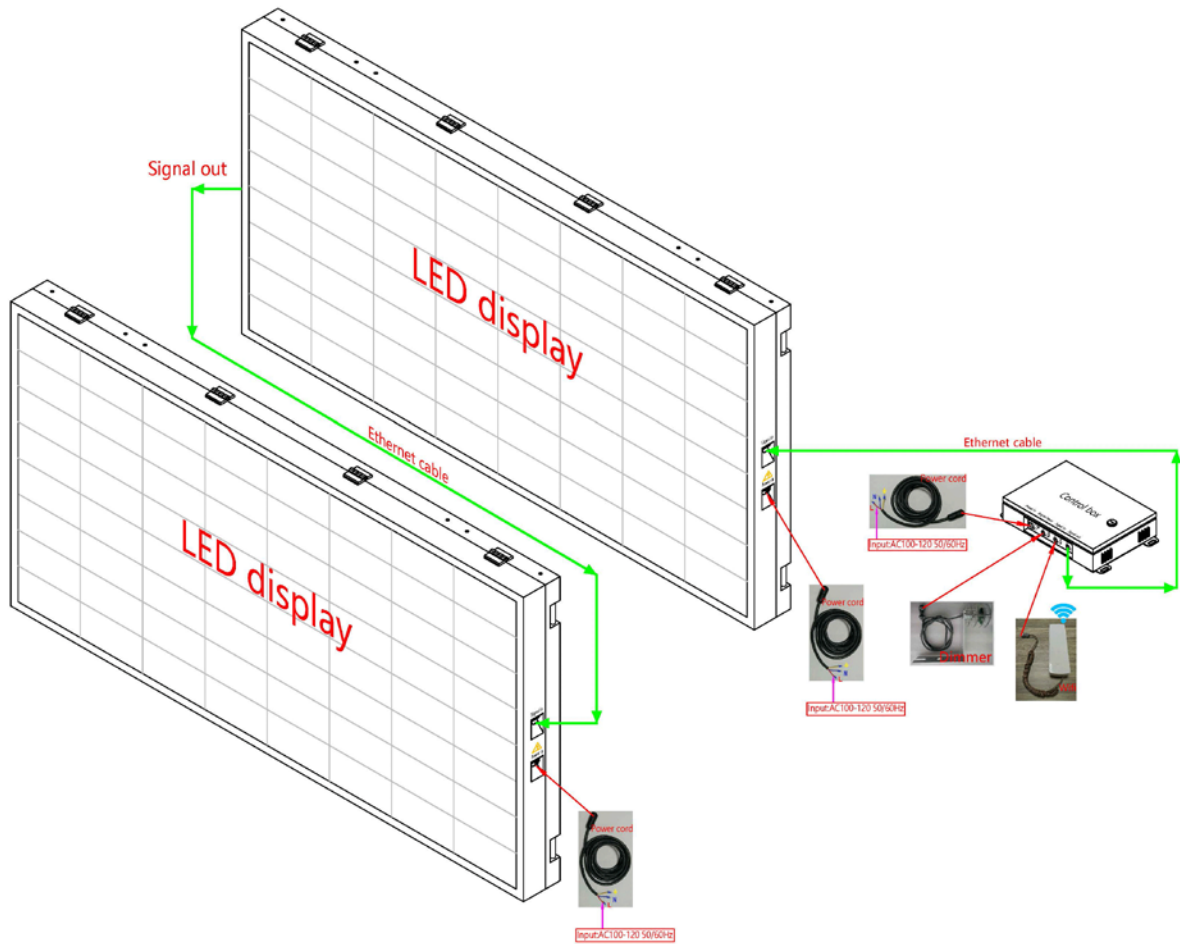

# SIDE VIEW DIMENSIONS

\*\*Note\*\* side connection ports are optional.

# BOTTOM | TOP **VIEWS**

\*\*Nut \*\* represents pre-threaded mounting holes in the cabinet.

# WIRING DIAGRAM

\*\*\*Second screen optional.

\*\*\*External controller optional