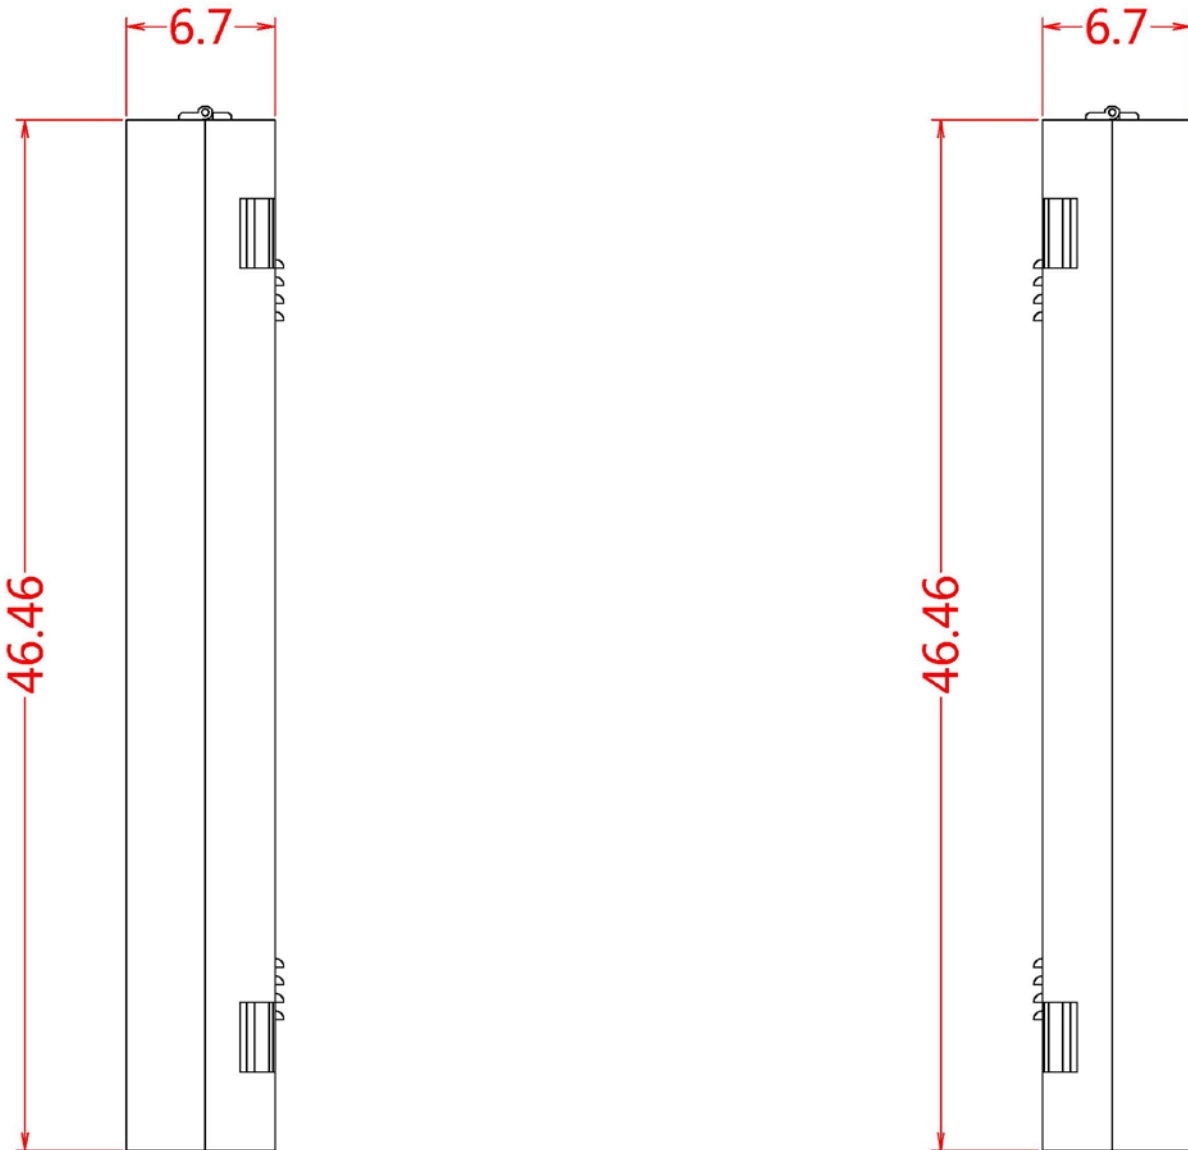

#### DISPLAY DETAILS:

(H) 48" x (W) 91" x (D) 7"

Resolution: 112 X 224 Pixels

Brightness: > 7500 Nits | Control: WIFI, LAN, USB

Installation environment: Outdoors

# FRONT VIEW

# SIDE VIEW

# SIDE VIEW DIMENSIONS

\*\*Note\*\* side connection ports are optional.