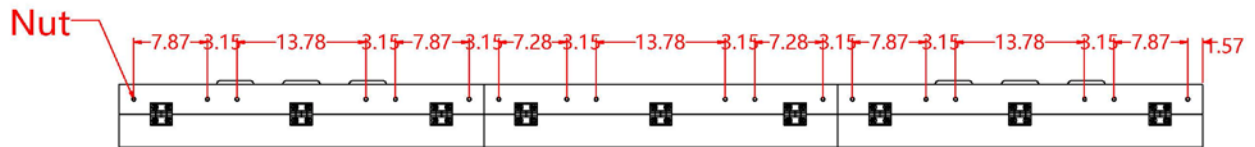

LSCP1059116

LED DISPLAY

DISPLAY DETAILS:

(H) 59" x (W) 116" x (D) 7"

Resolution: 144 X 288 Pixels

Brightness: > 7500 Nits | Control: WIFI, LAN, USB

Installation environment: Outdoors

MAX POWER

3.6 Kilowatts

AVERAGE POWER

1.2 Kilowatts

FRONT VIEW

SIDE VIEW

SIDE VIEW DIMENSIONS

Note side connection ports are optional.

BOTTOM | TOP **VIEWS**

Bottom view

Vertical view

**Nut ** represents pre-threaded mounting holes in the cabinet.

BACK VIEWS

WIRING DIAGRAM

***Second screen optional.

***External controller optional

PC CONNECTION