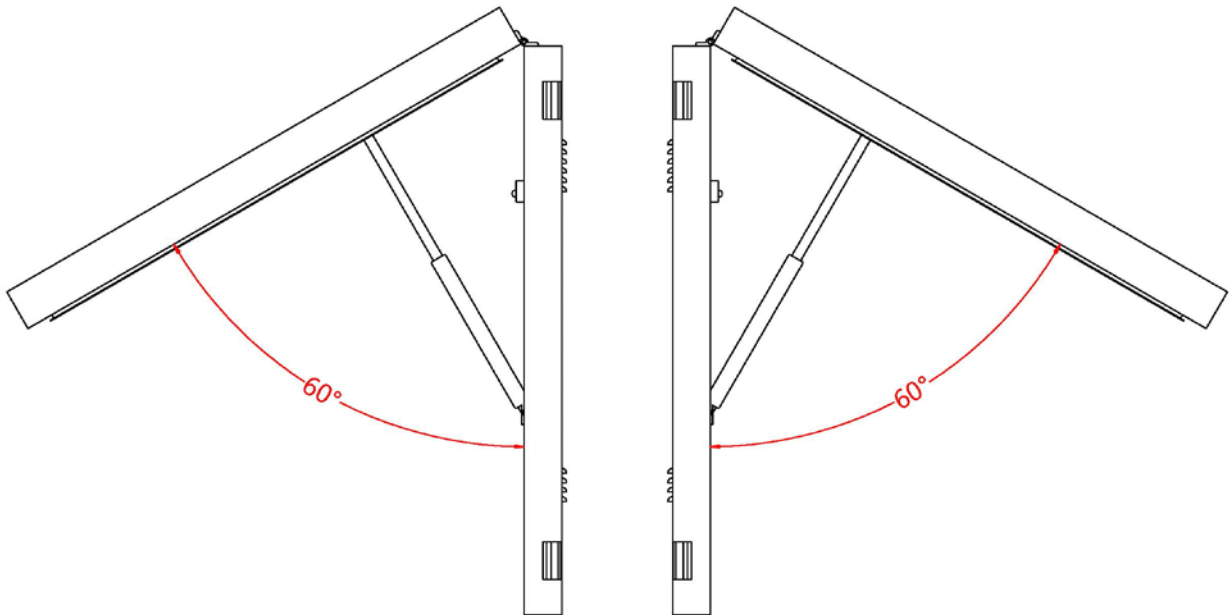

LSCP1059116

LED DISPLAY

DISPLAY DETAILS:

(H) 59" x (W) 116" x (D) 7"

Resolution: 144 X 288 Pixels

Brightness: > 7500 Nits | Control: WIFI, LAN, USB

Installation environment: Outdoors

MAX POWER

3.6 Kilowatts

AVERAGE POWER

1.2 Kilowatts

FRONT VIEW

SIDE VIEW

SIDE VIEW DIMENSIONS

Note side connection ports are optional.

BOTTOM | TOP **VIEWS**

Bottom view

Vertical view

**Nut ** represents pre-threaded mounting holes in the cabinet.

BACK VIEWS

WIRING DIAGRAM

***Second screen optional.

***External controller optional

PC CONNECTION