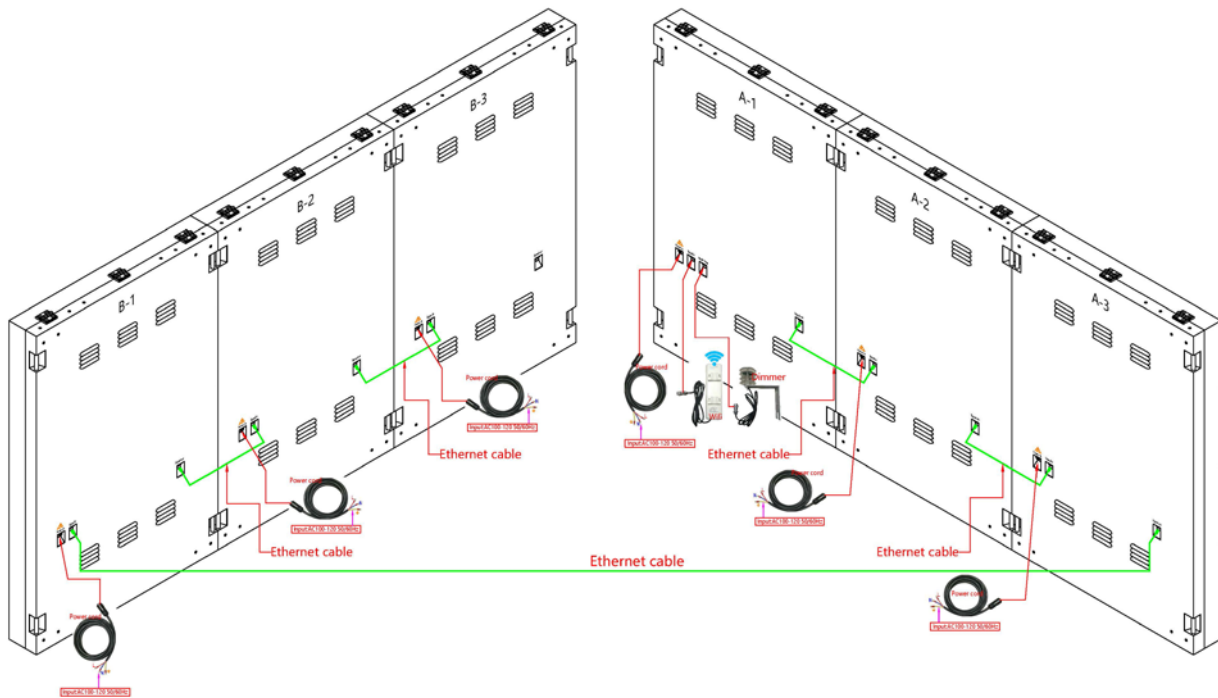

LSCP1059116

LED DISPLAY

DISPLAY DETAILS:

(H) 59" x (W) 116" x (D) 7"

Resolution: 144 X 288 Pixels

Brightness: > 7500 Nits | Control: WIFI, LAN, USB

Installation environment: Outdoors

MAX POWER

3.6 Kilowatts

AVERAGE POWER

1.2 Kilowatts

FRONT VIEW

SIDE VIEW

SIDE VIEW DIMENSIONS

Note side connection ports are optional.

BOTTOM | TOP **VIEWS**

Bottom view

Vertical view

**Nut ** represents pre-threaded mounting holes in the cabinet.

BACK VIEWS

WIRING DIAGRAM

***Second screen optional.

***External controller optional

PC CONNECTION

Power cables

Flat ribbon cables

USB drive

Connecting piece

Screw bolts

LED SIGN CITY

Dynamic billboards and changing message signs.