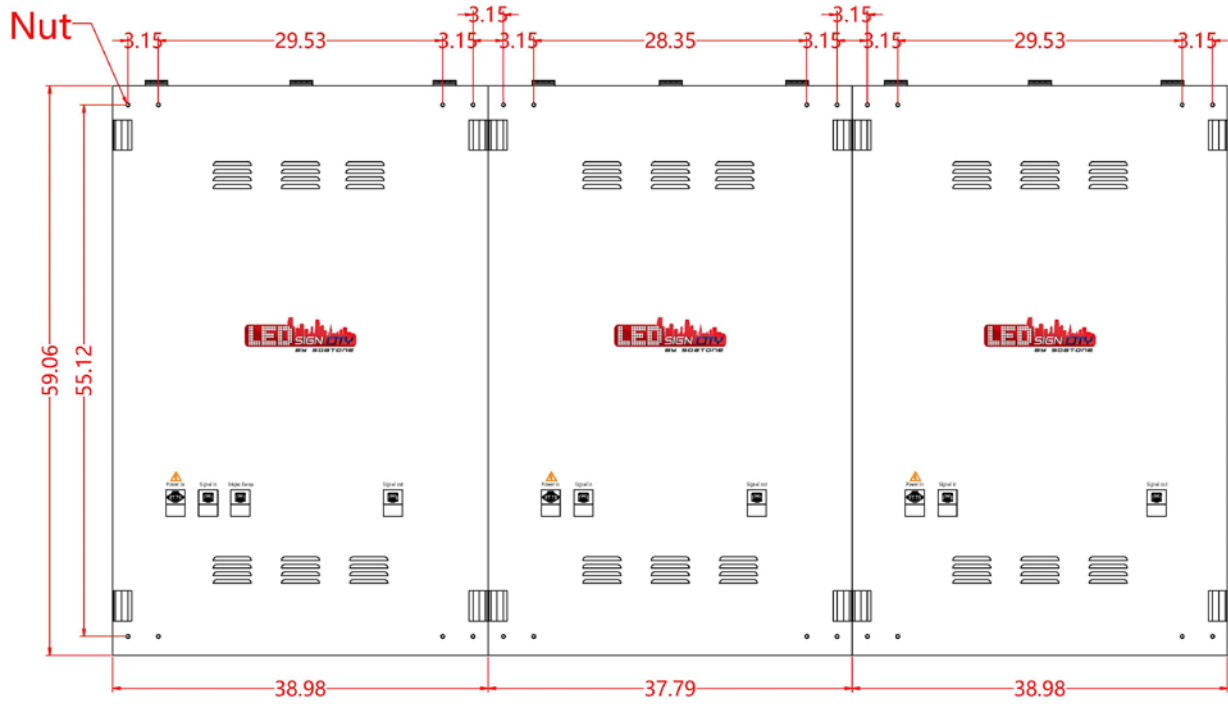

LSCP1059116

LED DISPLAY

DISPLAY DETAILS:

(H) 59" x (W) 116" x (D) 7"

Resolution: 144 X 288 Pixels

Brightness: > 7500 Nits | Control: WIFI, LAN, USB

Installation environment: Outdoors

MAX POWER

3.6 Kilowatts

AVERAGE POWER

1.2 Kilowatts

FRONT VIEW

SIDE VIEW

SIDE VIEW DIMENSIONS

Note side connection ports are optional.

BOTTOM | TOP **VIEWS**

Bottom view

Vertical view

**Nut ** represents pre-threaded mounting holes in the cabinet.

BACK VIEWS

WIRING DIAGRAM

***Second screen optional.

***External controller optional

PC CONNECTION