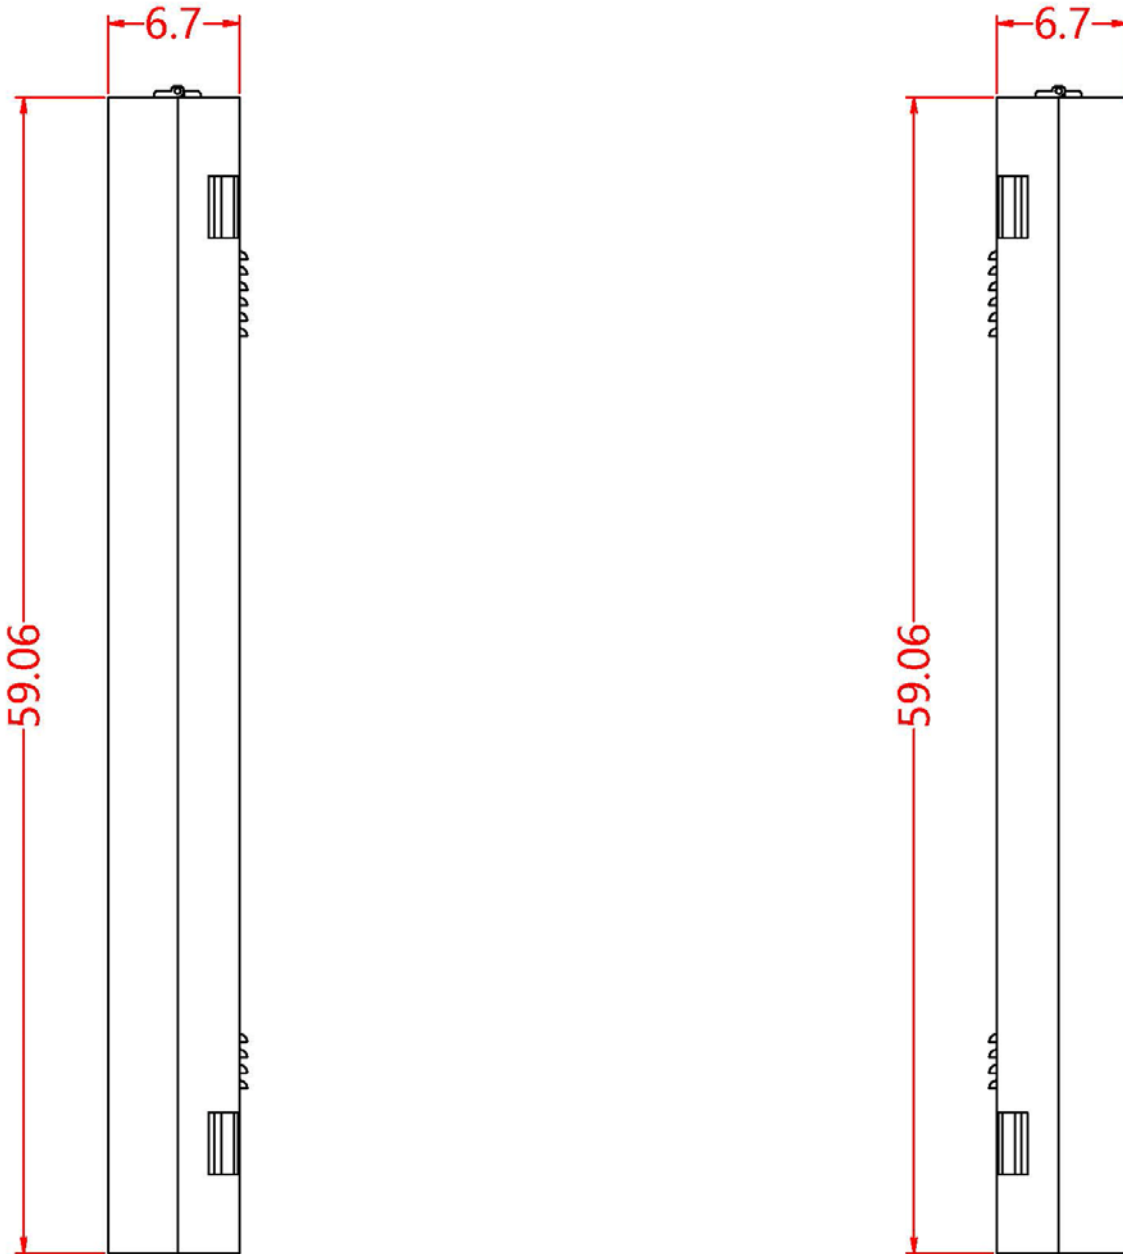

LSCP1059116

LED DISPLAY

DISPLAY DETAILS:

(H) 59" x (W) 116" x (D) 7"

Resolution: 144 X 288 Pixels

Brightness: > 7500 Nits | Control: WIFI, LAN, USB

Installation environment: Outdoors

MAX POWER

3.6 Kilowatts

AVERAGE POWER

1.2 Kilowatts

FRONT VIEW

SIDE VIEW

SIDE VIEW DIMENSIONS

Note side connection ports are optional.

BOTTOM | TOP **VIEWS**

Bottom view

Vertical view

**Nut ** represents pre-threaded mounting holes in the cabinet.

BACK VIEWS

WIRING DIAGRAM

***Second screen optional.

***External controller optional

PC CONNECTION