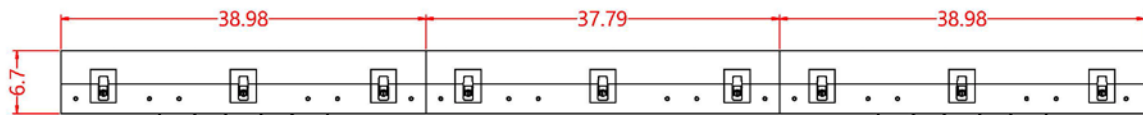

LSCP1059116

LED DISPLAY

DISPLAY DETAILS:

(H) 59" x (W) 116" x (D) 7"

Resolution: 144 X 288 Pixels

Brightness: > 7500 Nits | Control: WIFI, LAN, USB

Installation environment: Outdoors

MAX POWER

3.6 Kilowatts

AVERAGE POWER

1.2 Kilowatts

FRONT VIEW

SIDE VIEW

SIDE VIEW DIMENSIONS

Note side connection ports are optional.

BOTTOM | TOP **VIEWS**

Bottom view

Vertical view

**Nut ** represents pre-threaded mounting holes in the cabinet.

BACK VIEWS

WIRING DIAGRAM

***Second screen optional.

***External controller optional

PC CONNECTION