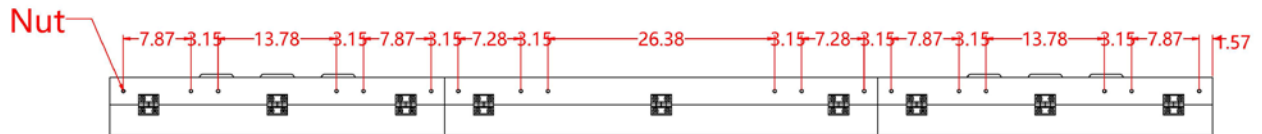

LSCP1066129

LED DISPLAY

DISPLAY DETAILS:

(H) 66" x (W) 129" x (D) 7"

Resolution: 160 X 320 Pixels

Brightness: > 7500 Nits | Control: WIFI, LAN, USB

Installation environment: Outdoors

MAX POWER

3.6 Kilowatts

AVERAGE POWER

1.2 Kilowatts

FRONT VIEW

SIDE VIEW

SIDE VIEW DIMENSIONS

****Note**** side connection ports are optional.

BOTTOM | TOP **VIEWS**

Bottom view

Vertical view

****Nut **** represents pre-threaded mounting holes in the cabinet.

WIRING DIAGRAM

***Second screen optional.

***External controller optional

PC CONNECTION

ACCESSORIES