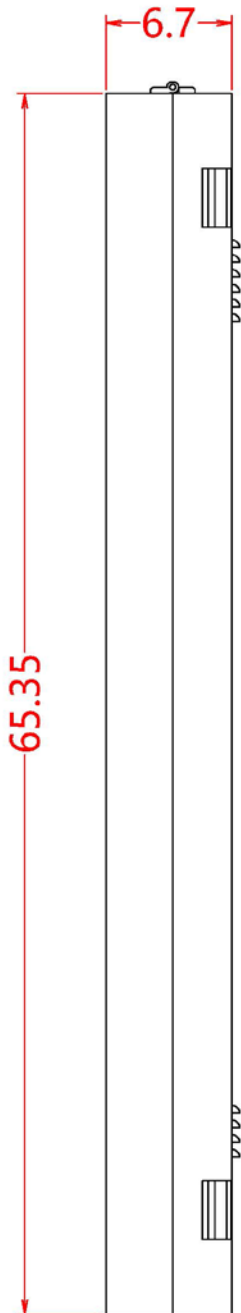

LSCP1066129

LED DISPLAY

DISPLAY DETAILS:

(H) 66" x (W) 129" x (D) 7"

Resolution: 160 X 320 Pixels

Brightness: > 7500 Nits | Control: WIFI, LAN, USB

Installation environment: Outdoors

MAX POWER

3.6 Kilowatts

AVERAGE POWER

1.2 Kilowatts

FRONT VIEW

SIDE VIEW

SIDE VIEW DIMENSIONS

****Note**** side connection ports are optional.

BOTTOM | TOP **VIEWS**

Bottom view

Vertical view

****Nut **** represents pre-threaded mounting holes in the cabinet.

WIRING DIAGRAM

***Second screen optional.

***External controller optional

PC CONNECTION

ACCESSORIES