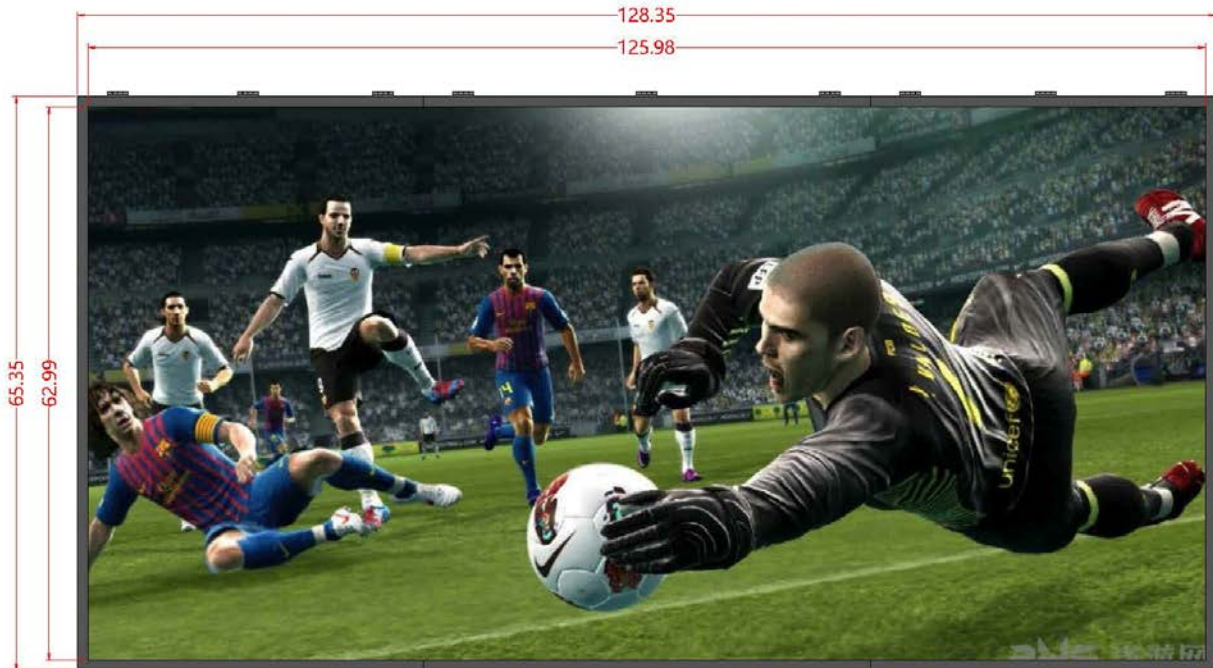

LSCP1066129

LED DISPLAY

DISPLAY DETAILS:

(H) 66" x (W) 129" x (D) 7"

Resolution: 160 X 320 Pixels

Brightness: > 7500 Nits | Control: WIFI, LAN, USB

Installation environment: Outdoors

MAX POWER

3.6 Kilowatts

AVERAGE POWER

1.2 Kilowatts

FRONT VIEW

SIDE VIEW

SIDE VIEW DIMENSIONS

****Note**** side connection ports are optional.

BOTTOM | TOP **VIEWS**