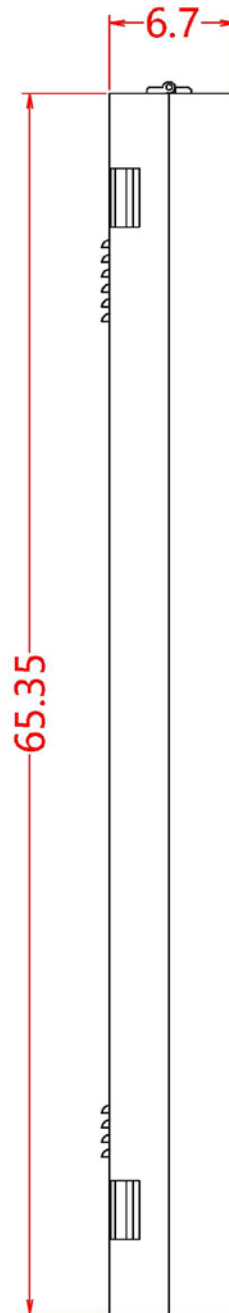

LSCP1066129

LED DISPLAY

DISPLAY DETAILS:

(H) 66" x (W) 129" x (D) 7"

Resolution: 160 X 320 Pixels

Brightness: > 7500 Nits | Control: WIFI, LAN, USB

Installation environment: Outdoors

MAX POWER

3.6 Kilowatts

AVERAGE POWER

1.2 Kilowatts

FRONT VIEW

SIDE VIEW

SIDE VIEW DIMENSIONS

****Note**** side connection ports are optional.

BOTTOM | TOP **VIEWS**

Bottom view

Vertical view

****Nut **** represents pre-threaded mounting holes in the cabinet.

WIRING DIAGRAM

***Second screen optional.

***External controller optional

PC CONNECTION

ACCESSORIES