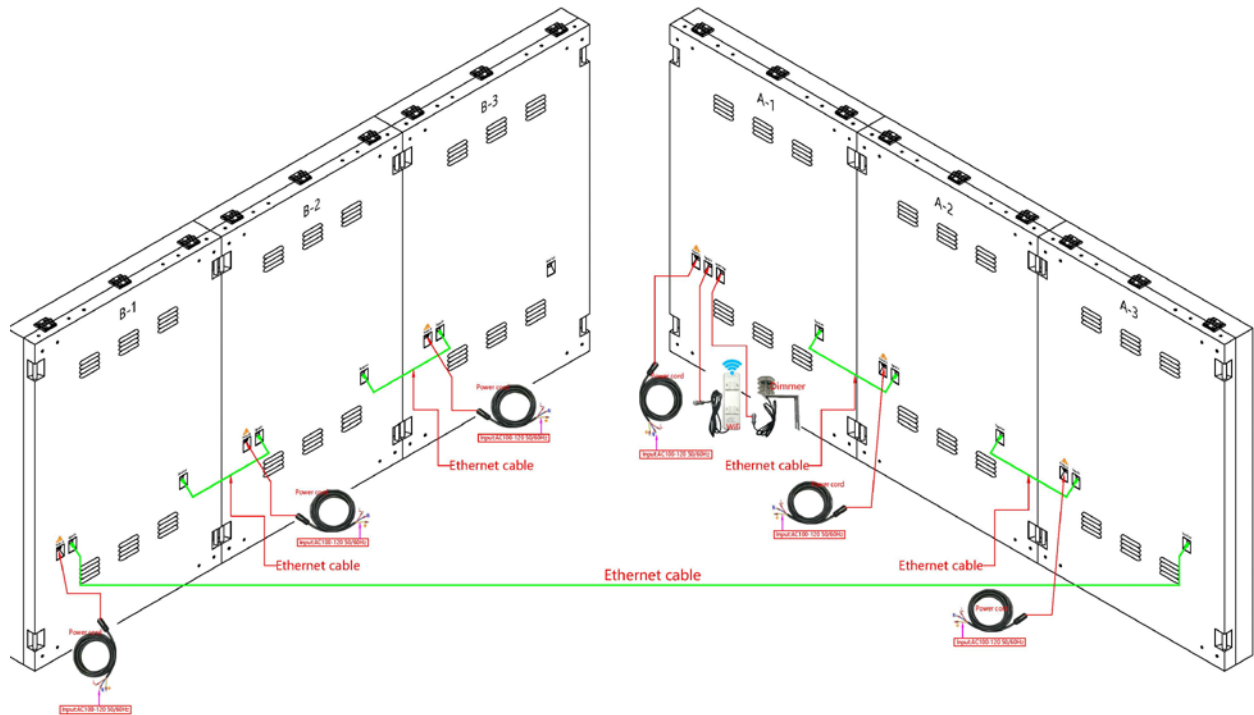

LSCP1066129

LED DISPLAY

DISPLAY DETAILS:

(H) 66" x (W) 129" x (D) 7"

Resolution: 160 X 320 Pixels

Brightness: > 7500 Nits | Control: WIFI, LAN, USB

Installation environment: Outdoors

MAX POWER

3.6 Kilowatts

AVERAGE POWER

1.2 Kilowatts

FRONT VIEW

SIDE VIEW

SIDE VIEW DIMENSIONS

****Note**** side connection ports are optional.

BOTTOM | TOP **VIEWS**

Bottom view

Vertical view

****Nut **** represents pre-threaded mounting holes in the cabinet.

WIRING DIAGRAM

***Second screen optional.

***External controller optional

PC CONNECTION

ACCESSORIES

Flat ribbon cables

USB drive

Connecting piece

Screw bolts

LED SIGN CITY

Dynamic billboards and changing message signs.