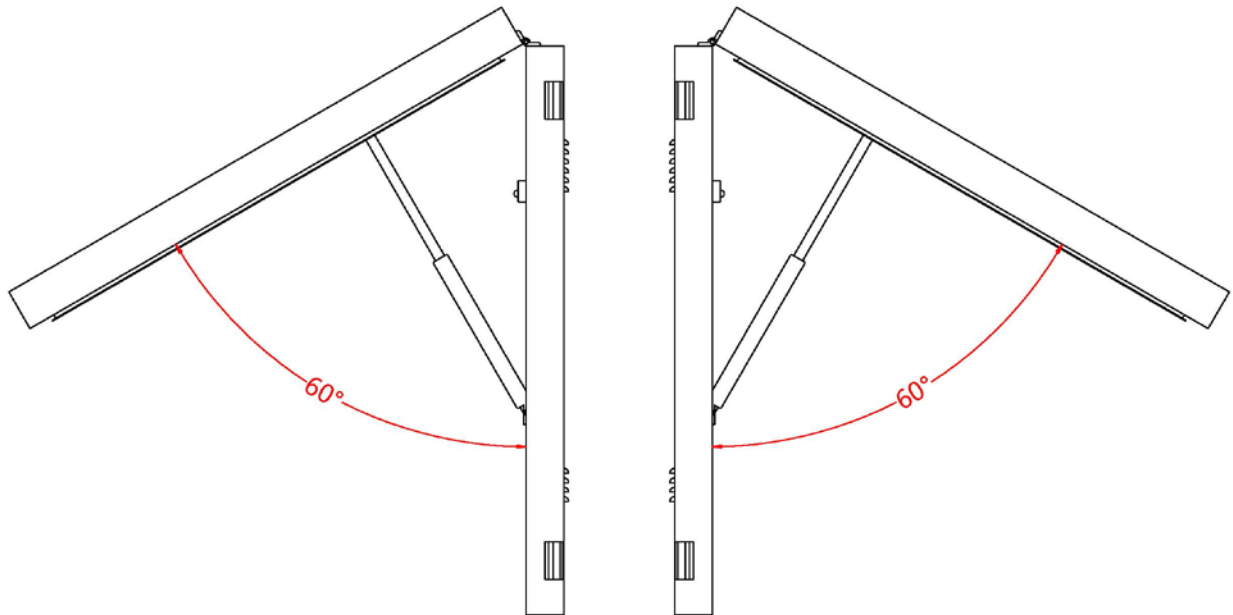

LSCP1066129

LED DISPLAY

DISPLAY DETAILS:

(H) 66" x (W) 129" x (D) 7"

Resolution: 160 X 320 Pixels

Brightness: > 7500 Nits | Control: WIFI, LAN, USB

Installation environment: Outdoors

MAX POWER

3.6 Kilowatts

AVERAGE POWER

1.2 Kilowatts

FRONT VIEW

SIDE VIEW

SIDE VIEW DIMENSIONS

****Note**** side connection ports are optional.

BOTTOM | TOP **VIEWS**

Bottom view

Vertical view

****Nut **** represents pre-threaded mounting holes in the cabinet.

WIRING DIAGRAM

***Second screen optional.

***External controller optional

PC CONNECTION

ACCESSORIES